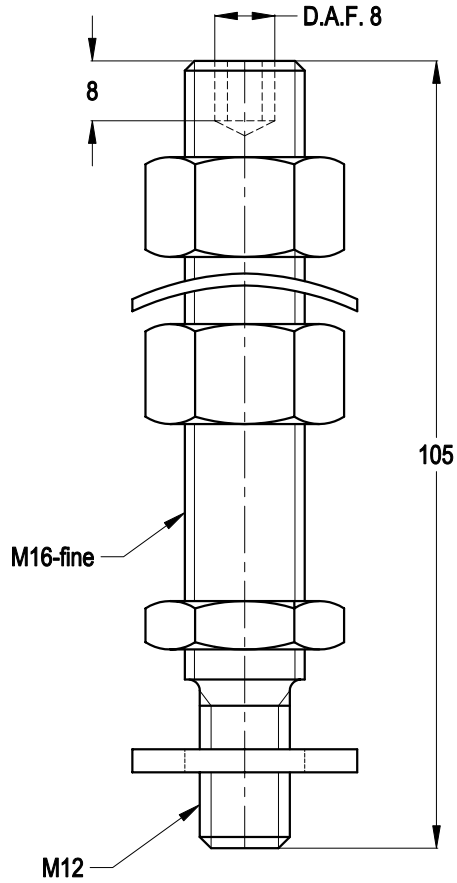

SIDE-VIEW

		MATERIAL: METAL		NR. 1	REMARKS: -			
		TITLE: Height Adjustment Unit M12-M16-F			OVER. TOL. ± 0.5	ANGULARITY ± 0.5	ROUGHNESS 3.2 ✓	
		TYPE: 700011			ALL RIGHTS STRICTLY PRESERVED. REPRODUCTION OR ISSUE TO THIRD PARTIES IS NOT PERMITTED WITHOUT WRITTEN AUTHORITY OF GUMETA TECHNIEK B.V.			
1		-						
REV.	DATE	REMARKS						
SCALE: N.A.		DIMENSIONS IN MM.		MOTORSTEUNEN.NL ENGINEMOUNTS.NL		PROJECTION: 		FORMAT: A4
DRW.	M.S.	DATE 06/02/12				DRAWING NR. 700011		REV. 0
CHK.	H.K.	DATE 06/02/12						