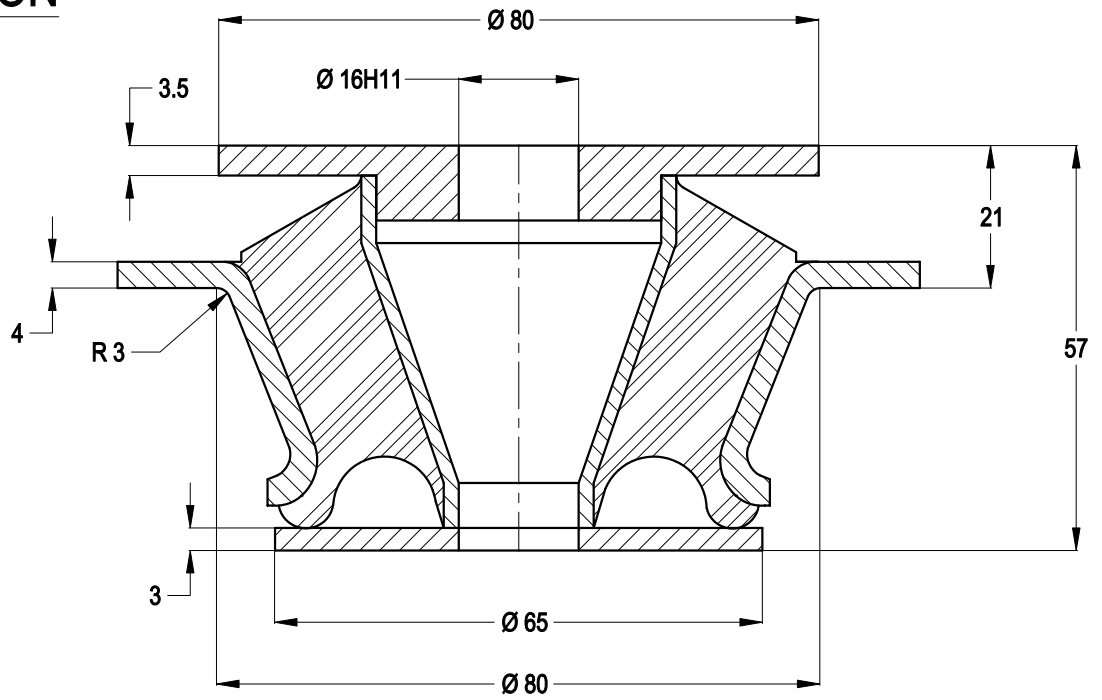

CROSS-SECTION

TOPVIEW

MATERIAL:
METAL/RUBBER

NR.
1

REMARKS:
-

TITLE:
CM Mounting

TYPE:
100330 serie

OVER. TOL.
± 0.5

ANGULARITY
± 0.5

ROUGHNESS
3.2 ✓

ALL RIGHTS STRICTLY PRESERVED.
REPRODUCTION OR ISSUE TO THIRD PARTIES
IS NOT PERMITTED WITHOUT WRITTEN
AUTHORITY OF GUMETA TECHNIEK B.V.

REV.	DATE	REMARKS
1		-

SCALE:	N.A.	DIMENSIONS IN MM.
DRW.	M.S.	DATE 06/02/12
CHK.	H.K.	DATE 06/02/12

MOTORSTEUNEN.NL
ENGINEMOUNTS.NL

PROJECTION:		FORMAT: A4
DRAWING NR. 100330	REV. 0	