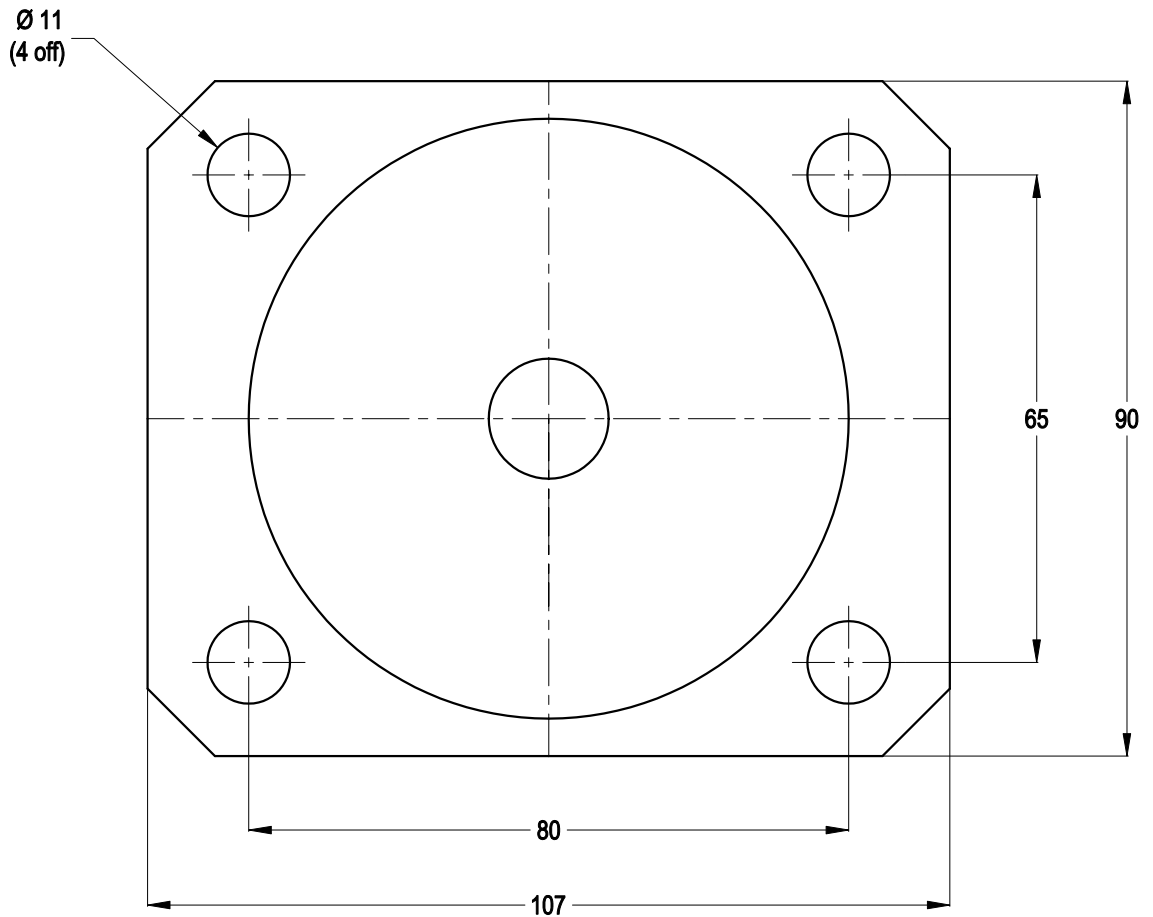

CROSS-SECTION

TOPVIEW

MATERIAL:
METAL/RUBBER

NR.
1

REMARKS:
-

TITLE:
CM Mounting

TYPE:
100330 serie

OVER. TOL.
± 0.5

ANGULARITY
± 0.5

ROUGHNESS
3.2 ✓

ALL RIGHTS STRICTLY PRESERVED.
REPRODUCTION OR ISSUE TO THIRD PARTIES
IS NOT PERMITTED WITHOUT WRITTEN
AUTHORITY OF GUMETA TECHNIEK B.V.

REV.	DATE	REMARKS
1		-

SCALE:	N.A.	DIMENSIONS IN MM.
DRW.	M.S.	DATE 06/02/12
CHK.	H.K.	DATE 06/02/12

MOTORSTEUNEN.NL
ENGINEMOUNTS.NL

PROJECTION:		FORMAT: A4
DRAWING NR. 100330	REV. 0	