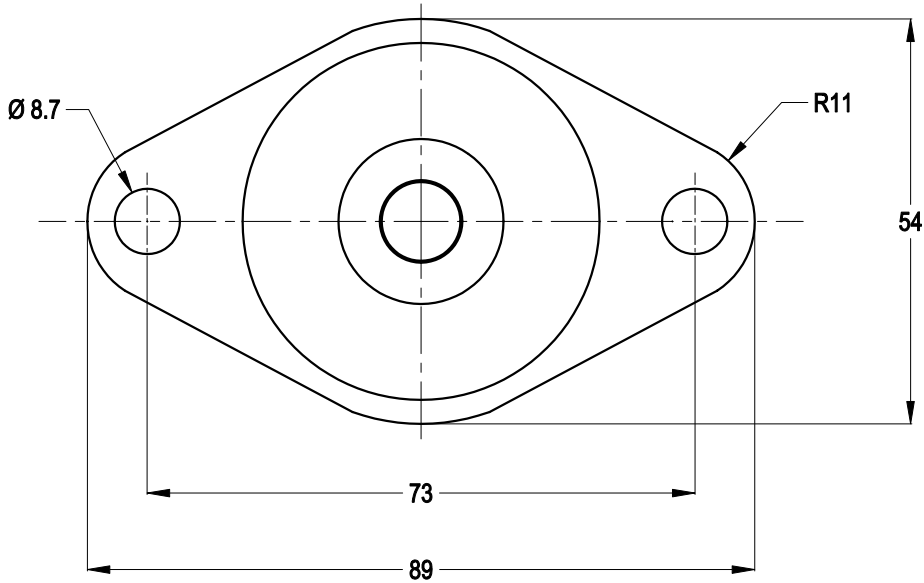

CROSS-SECTION

TOPVIEW

		MATERIAL: METAL/RUBBER		NR. 1	REMARKS: -			
		TITLE: CM Mounting				OVER. TOL. ± 0.5	ANGULARITY ± 0.5	ROUGHNESS 3.2 ✓
		TYPE: 100310 serie				ALL RIGHTS STRICTLY PRESERVED. REPRODUCTION OR ISSUE TO THIRD PARTIES IS NOT PERMITTED WITHOUT WRITTEN AUTHORITY OF GUMETA TECHNIEK B.V.		
1		-						
REV.	DATE	REMARKS						
SCALE: N.A.		DIMENSIONS IN MM.		MOTORSTEUNEN.NL		PROJECTION: 		FORMAT: A4
DRW.	M.S.	DATE 06/02/12				ENGINEMOUNTS.NL		DRAWING NR. 100310
CHK.	H.K.	DATE 06/02/12						