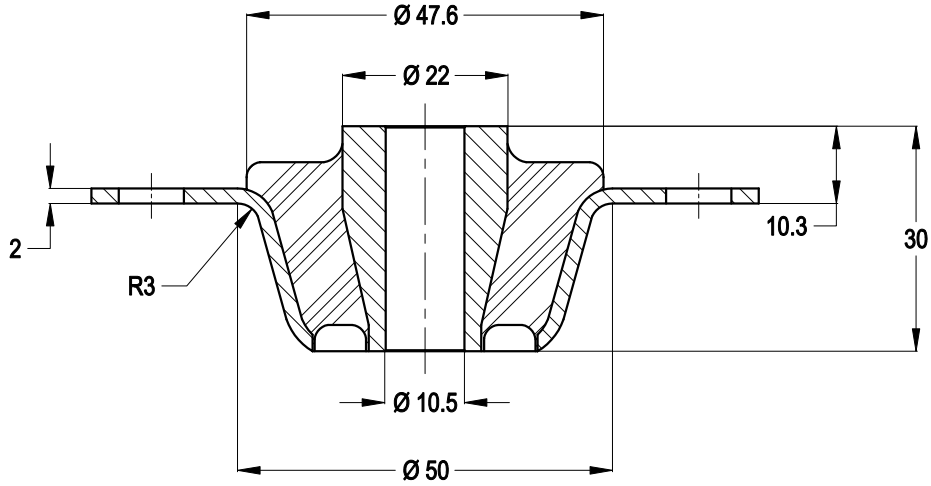

CROSS-SECTION

TOPVIEW

		MATERIAL: METAL/RUBBER		NR. 1	REMARKS: -			
		TITLE: CM Mounting				OVER. TOL. ± 0.5	ANGULARITY ± 0.5	ROUGHNESS 3.2 ✓
		TYPE: 100310 serie				ALL RIGHTS STRICTLY PRESERVED. REPRODUCTION OR ISSUE TO THIRD PARTIES IS NOT PERMITTED WITHOUT WRITTEN AUTHORITY OF GUMETA TECHNIEK B.V.		
1		-						
REV.	DATE	REMARKS						
SCALE: N.A.		DIMENSIONS IN MM.		MOTORSTEUNEN.NL		PROJECTION: 		FORMAT: A4
DRW.	M.S.	DATE 06/02/12				ENGINEMOUNTS.NL		DRAWING NR. 100310
CHK.	H.K.	DATE 06/02/12						