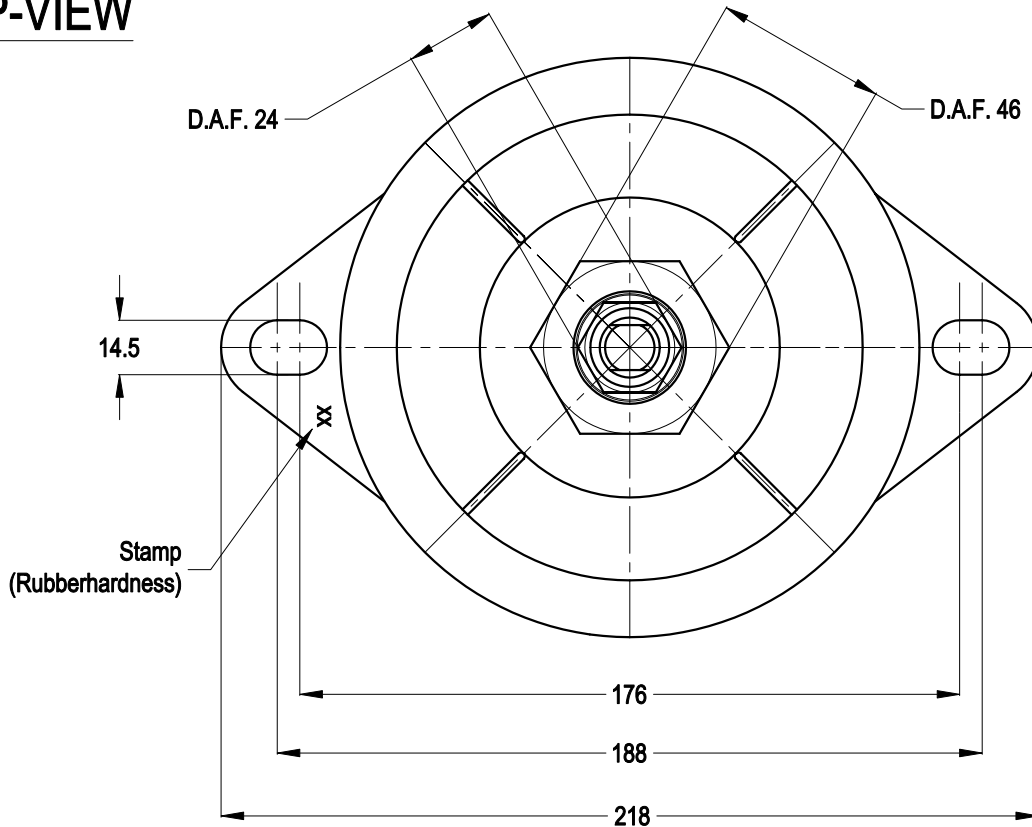

SIDE-VIEW

TOP-VIEW

		MATERIAL: METAL/RUBBER		NR. 1	REMARKS: -			
		TITLE: H.A. Top Mounting			OVER. TOL. ± 0.5	ANGULARITY ± 0.5	ROUGHNESS 3.2 ✓	
		TYPE: 100252 serie			ALL RIGHTS STRICTLY PRESERVED. REPRODUCTION OR ISSUE TO THIRD PARTIES IS NOT PERMITTED WITHOUT WRITTEN AUTHORITY OF GUMETA TECHNIEK B.V.			
1		-						
REV.	DATE	REMARKS						
SCALE: N.A.		DIMENSIONS IN MM.		MOTORSTEUNEN.NL ENGINEMOUNTS.NL		PROJECTION: 		FORMAT: A4
DRW.	M.S.	DATE 12/04/12				DRAWING NR. 100252		REV. 0
CHK.	H.K.	DATE 12/04/12						