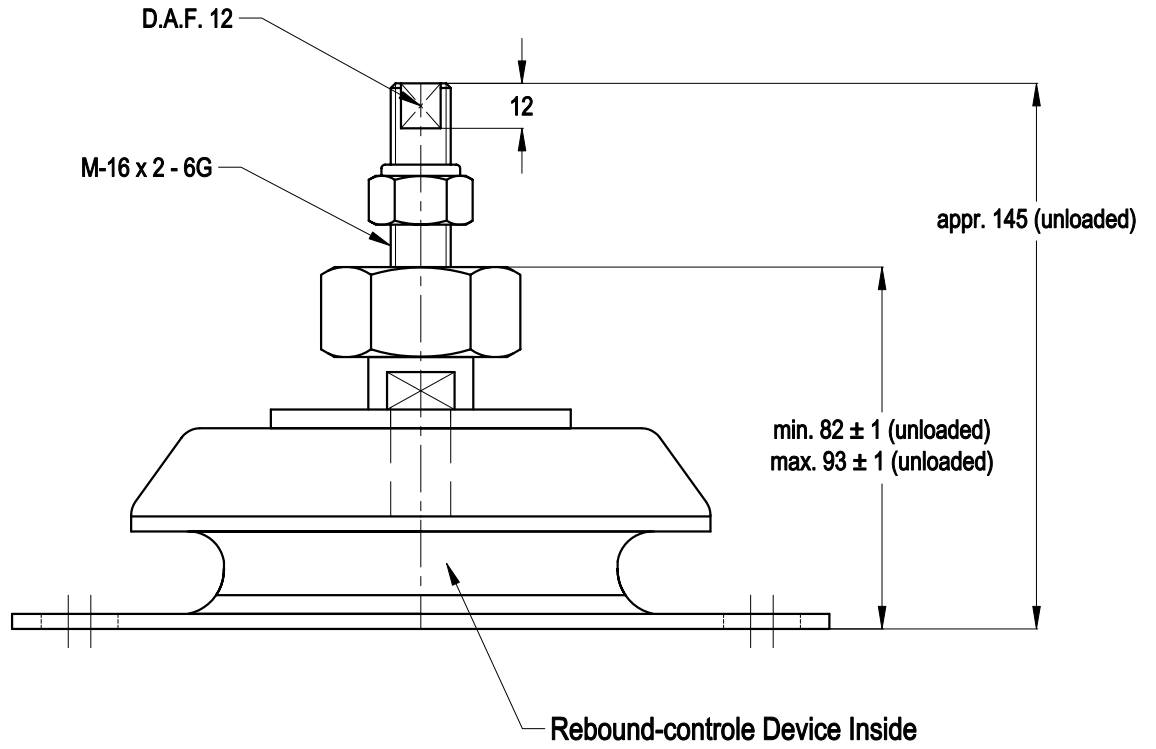

SIDE-VIEW

TOP-VIEW

		MATERIAL: METAL/RUBBER		NR. 1	REMARKS: -			
		TITLE: H.A. Top Mounting			OVER. TOL. ± 0.5	ANGULARITY ± 0.5	ROUGHNESS 3.2 ✓	
		TYPE: 100252 serie			ALL RIGHTS STRICTLY PRESERVED. REPRODUCTION OR ISSUE TO THIRD PARTIES IS NOT PERMITTED WITHOUT WRITTEN AUTHORITY OF GUMETA TECHNIEK B.V.			
1		-						
REV.	DATE	REMARKS						
SCALE: N.A.		DIMENSIONS IN MM.		MOTORSTEUNEN.NL ENGINEMOUNTS.NL		PROJECTION: 		FORMAT: A4
DRW.	M.S.	DATE 12/04/12				DRAWING NR. 100252		REV. 0
CHK.	H.K.	DATE 12/04/12						