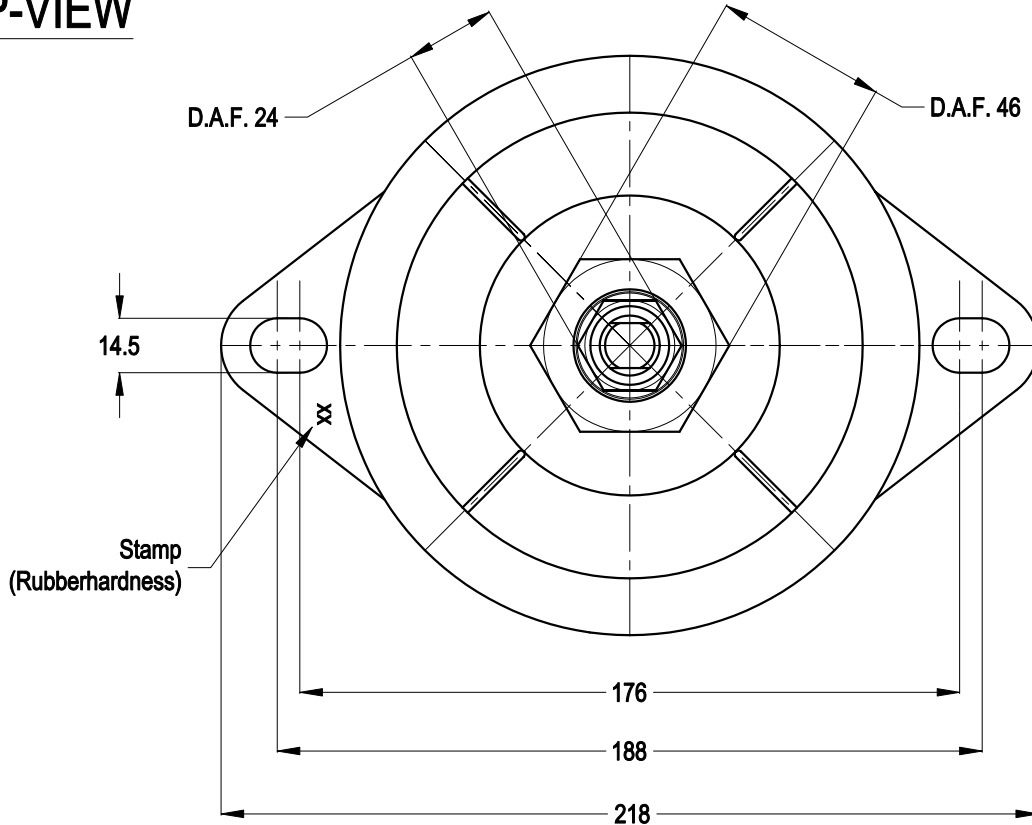

SIDE-VIEW

TOP-VIEW

		MATERIAL: METAL/RUBBER		NR. 1	REMARKS: -			
		TITLE: H.A. Top Mounting			OVER. TOL. ± 0.5	ANGULARITY ± 0.5	ROUGHNESS 3.2 ✓	
		TYPE: 100252 serie			ALL RIGHTS STRICTLY PRESERVED. REPRODUCTION OR ISSUE TO THIRD PARTIES IS NOT PERMITTED WITHOUT WRITTEN AUTHORITY OF GUMETA TECHNIEK B.V.			
REV.	DATE	REMARKS						
1		-						
SCALE: N.A.		DIMENSIONS IN MM.		MOTORSTEUNEN.NL ENGINEMOUNTS.NL		PROJECTION: 		FORMAT: A4
DRW.	M.S.	DATE	12/04/12			DRAWING NR. 100252		REV. 0
CHK.	H.K.	DATE	12/04/12					