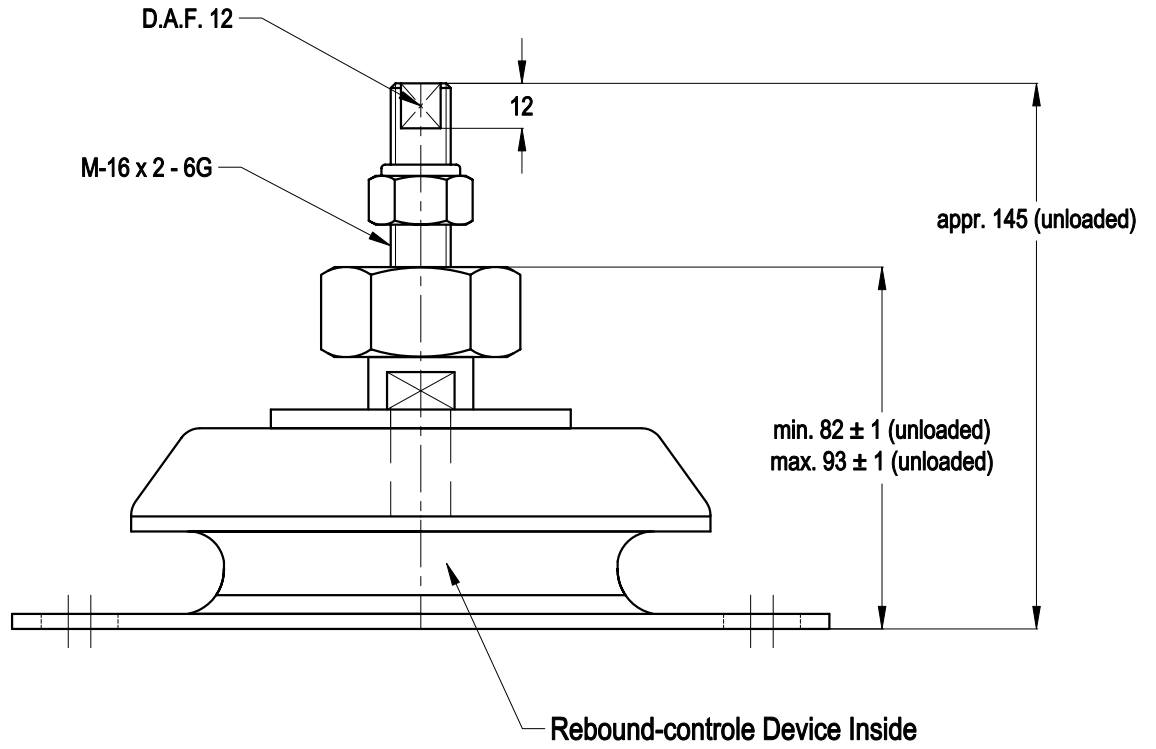

SIDE-VIEW

TOP-VIEW

		MATERIAL: METAL/RUBBER		NR. 1	REMARKS: -			
		TITLE: H.A. Top Mounting			OVER. TOL. ± 0.5	ANGULARITY ± 0.5	ROUGHNESS 3.2 ✓	
		TYPE: 100252 serie			ALL RIGHTS STRICTLY PRESERVED. REPRODUCTION OR ISSUE TO THIRD PARTIES IS NOT PERMITTED WITHOUT WRITTEN AUTHORITY OF GUMETA TECHNIEK B.V.			
REV.	DATE	REMARKS						
1		-						
SCALE: N.A.		DIMENSIONS IN MM.		MOTORSTEUNEN.NL ENGINEMOUNTS.NL		PROJECTION: 		FORMAT: A4
DRW.	M.S.	DATE	12/04/12			DRAWING NR. 100252		REV. 0
CHK.	H.K.	DATE	12/04/12					