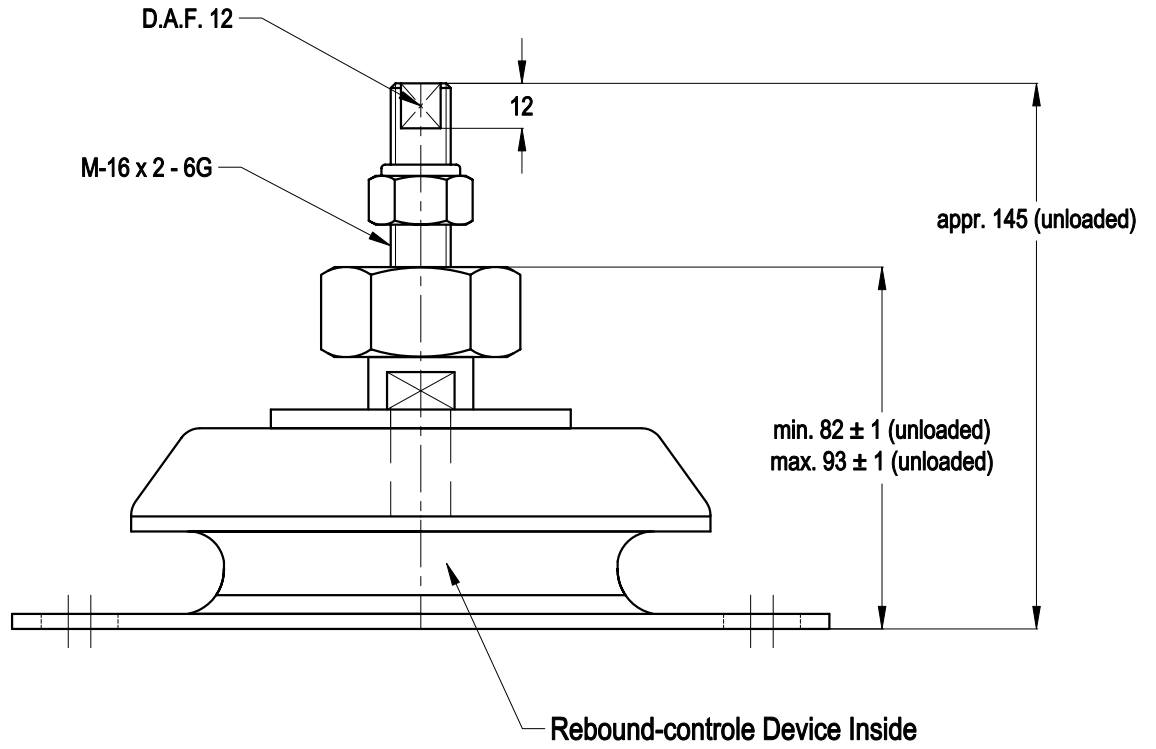

SIDE-VIEW

TOP-VIEW

		MATERIAL: METAL/RUBBER		NR. 1	REMARKS: -		
		TITLE: H.A. Top Mounting			OVER. TOL. ± 0.5	ANGULARITY ± 0.5	ROUGHNESS 3.2 ✓
		TYPE: 100252 serie			ALL RIGHTS STRICTLY PRESERVED. REPRODUCTION OR ISSUE TO THIRD PARTIES IS NOT PERMITTED WITHOUT WRITTEN AUTHORITY OF GUMETA TECHNIEK B.V.		
REV.	DATE	REMARKS					
1		-					
SCALE: N.A.		DIMENSIONS IN MM.		PROJECTION:		FORMAT: A4	
DRW. M.S.		DATE 12/04/12		DRAWING NR. 100252		REV. 0	
CHK. H.K.		DATE 12/04/12					
MOTORSTEUNEN.NL				ENGINEMOUNTS.NL			