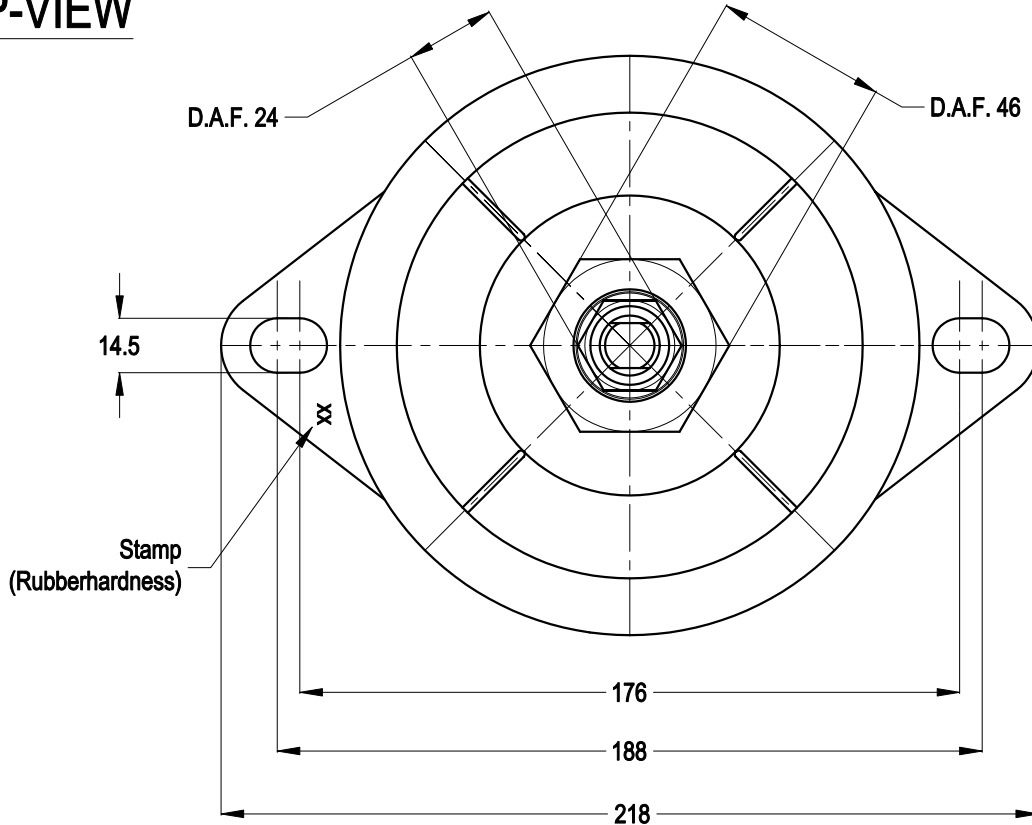

SIDE-VIEW

TOP-VIEW

		MATERIAL: METAL/RUBBER		NR. 1	REMARKS: -		
		TITLE: H.A. Top Mounting			OVER. TOL. ± 0.5	ANGULARITY ± 0.5	ROUGHNESS 3.2 ✓
		TYPE: 100252 serie			ALL RIGHTS STRICTLY PRESERVED. REPRODUCTION OR ISSUE TO THIRD PARTIES IS NOT PERMITTED WITHOUT WRITTEN AUTHORITY OF GUMETA TECHNIEK B.V.		
REV.	DATE	REMARKS					
1		-					
SCALE: N.A.		DIMENSIONS IN MM.		PROJECTION:		FORMAT: A4	
DRW. M.S.		DATE 12/04/12		DRAWING NR. 100252		REV. 0	
CHK. H.K.		DATE 12/04/12					
MOTORSTEUNEN.NL				ENGINEMOUNTS.NL			