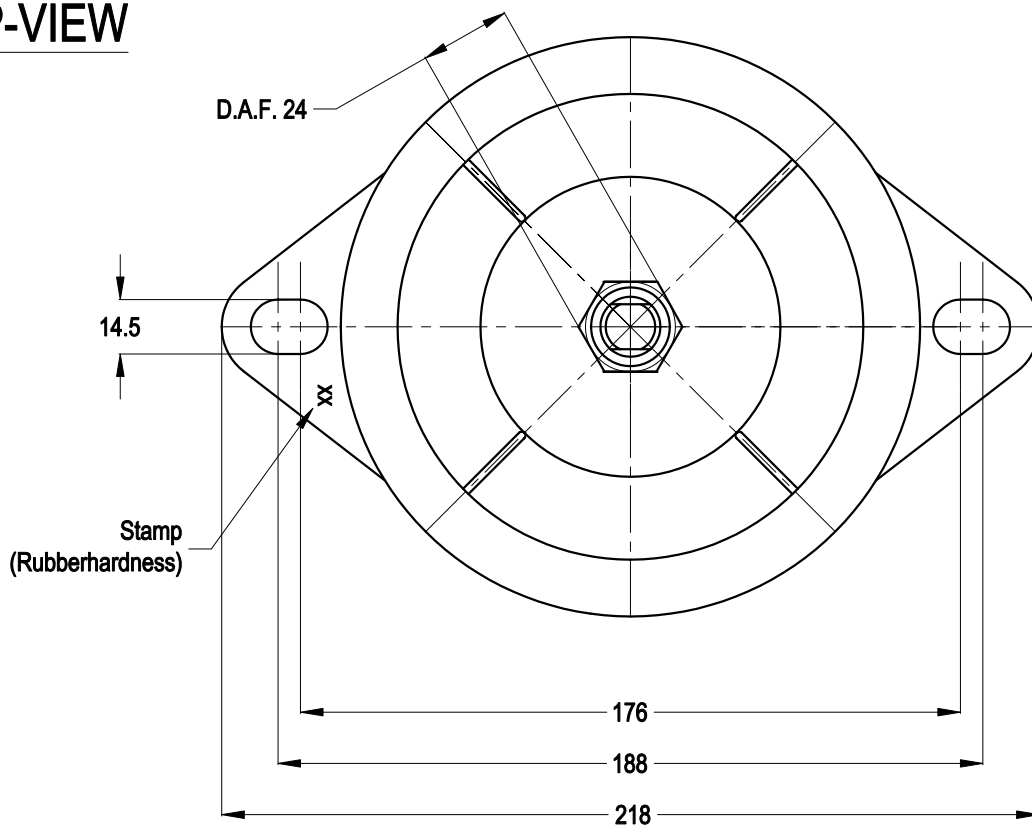

SIDE-VIEW

TOP-VIEW

		MATERIAL: METAL/RUBBER		NR. 1	REMARKS: -				
		TITLE: H.A. Top Mounting			OVER. TOL. ± 0.5	ANGULARITY ± 0.5	ROUGHNESS 3.2 ✓		
1		TYPE: 100251 serie			ALL RIGHTS STRICTLY PRESERVED. REPRODUCTION OR ISSUE TO THIRD PARTIES IS NOT PERMITTED WITHOUT WRITTEN AUTHORITY OF GUMETA TECHNIEK B.V.				
REV.	DATE	REMARKS							
SCALE:	N.A.	DIMENSIONS IN MM.		MOTORSTEUNEN.NL ENGINEMOUNTS.NL		PROJECTION:			
DRW.	M.S.	DATE 12/04/12						FORMAT: A4	
CHK.	H.K.	DATE 12/04/12				DRAWING NR. 100251		REV. 0	