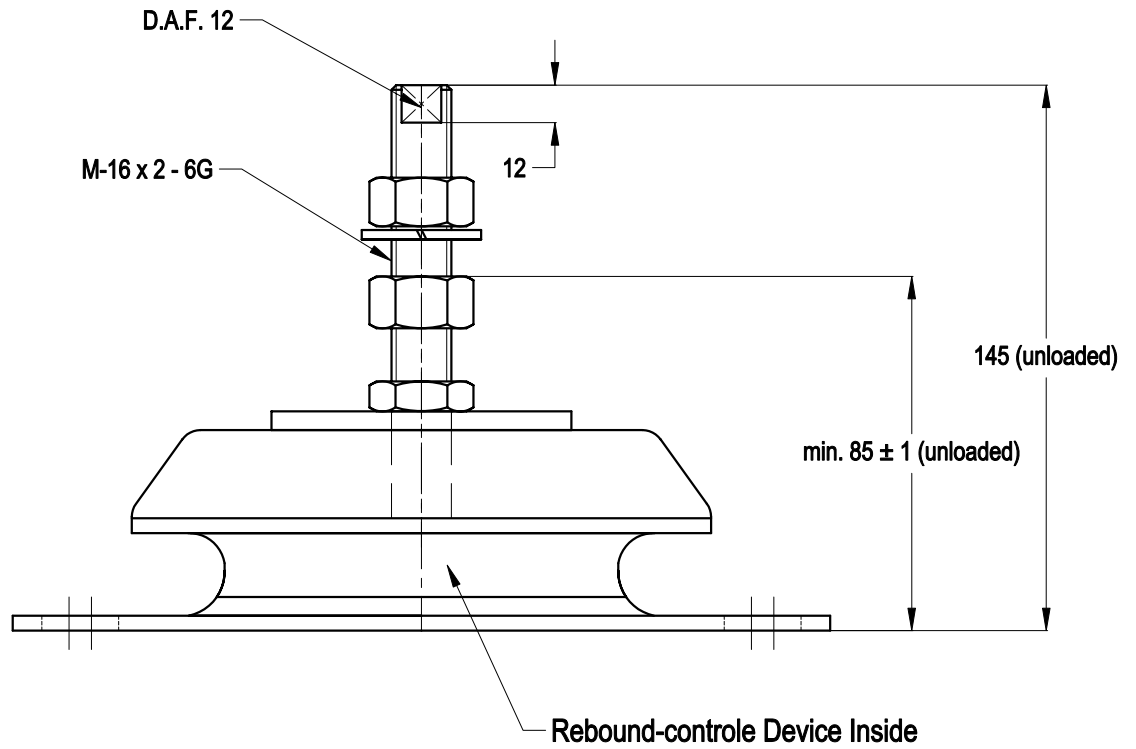

SIDE-VIEW

TOP-VIEW

		MATERIAL: METAL/RUBBER		NR. 1	REMARKS: -				
		TITLE: H.A. Top Mounting			OVER. TOL. ± 0.5	ANGULARITY ± 0.5	ROUGHNESS 3.2 ✓		
1		TYPE: 100251 serie			ALL RIGHTS STRICTLY PRESERVED. REPRODUCTION OR ISSUE TO THIRD PARTIES IS NOT PERMITTED WITHOUT WRITTEN AUTHORITY OF GUMETA TECHNIEK B.V.				
REV.	DATE	REMARKS							
SCALE:	N.A.	DIMENSIONS IN MM.		MOTORSTEUNEN.NL ENGINEMOUNTS.NL		PROJECTION:			
DRW.	M.S.	DATE 12/04/12						FORMAT: A4	
CHK.	H.K.	DATE 12/04/12				DRAWING NR. 100251		REV. 0	