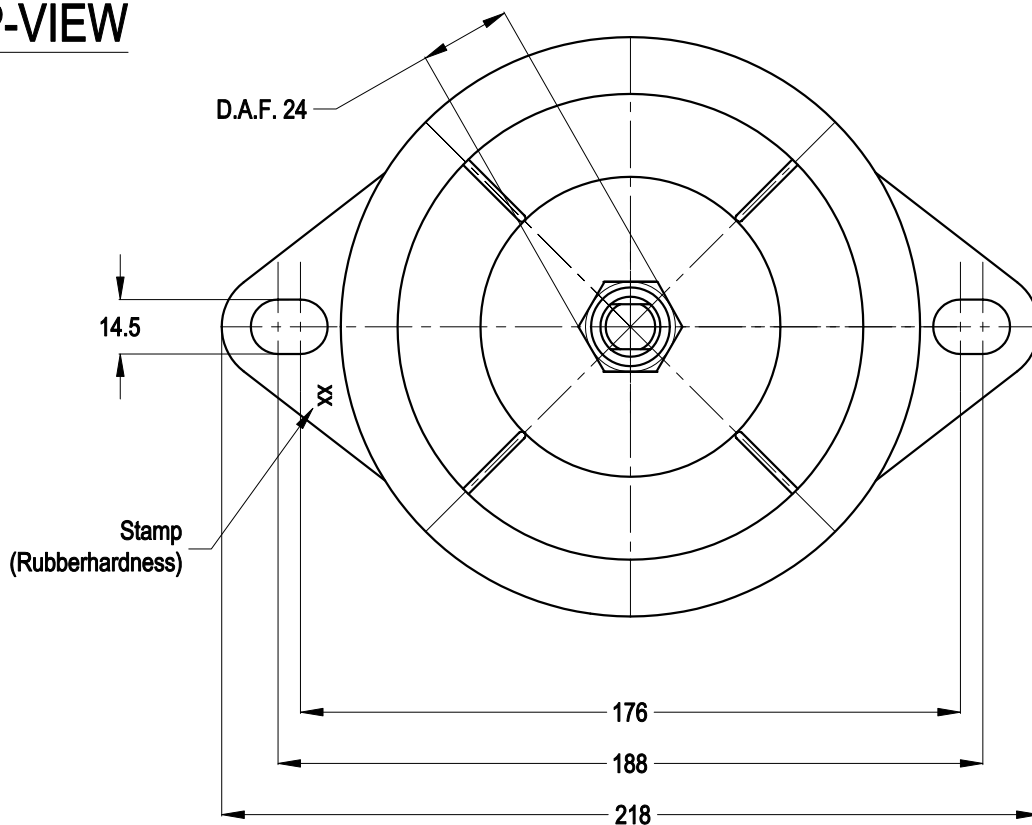

SIDE-VIEW

TOP-VIEW

		MATERIAL: METAL/RUBBER		NR. 1	REMARKS: -			
		TITLE: H.A. Top Mounting			OVER. TOL. ± 0.5	ANGULARITY ± 0.5	ROUGHNESS 3.2 ✓	
1		TYPE: 100251 serie			ALL RIGHTS STRICTLY PRESERVED. REPRODUCTION OR ISSUE TO THIRD PARTIES IS NOT PERMITTED WITHOUT WRITTEN AUTHORITY OF GUMETA TECHNIEK B.V.			
REV.	DATE	REMARKS						
SCALE:	N.A.	DIMENSIONS IN MM.		MOTORSTEUNEN.NL ENGINEMOUNTS.NL		PROJECTION:		
DRW.	M.S.	DATE 12/04/12						FORMAT: A4
CHK.	H.K.	DATE 12/04/12				DRAWING NR. 100251		REV. 0