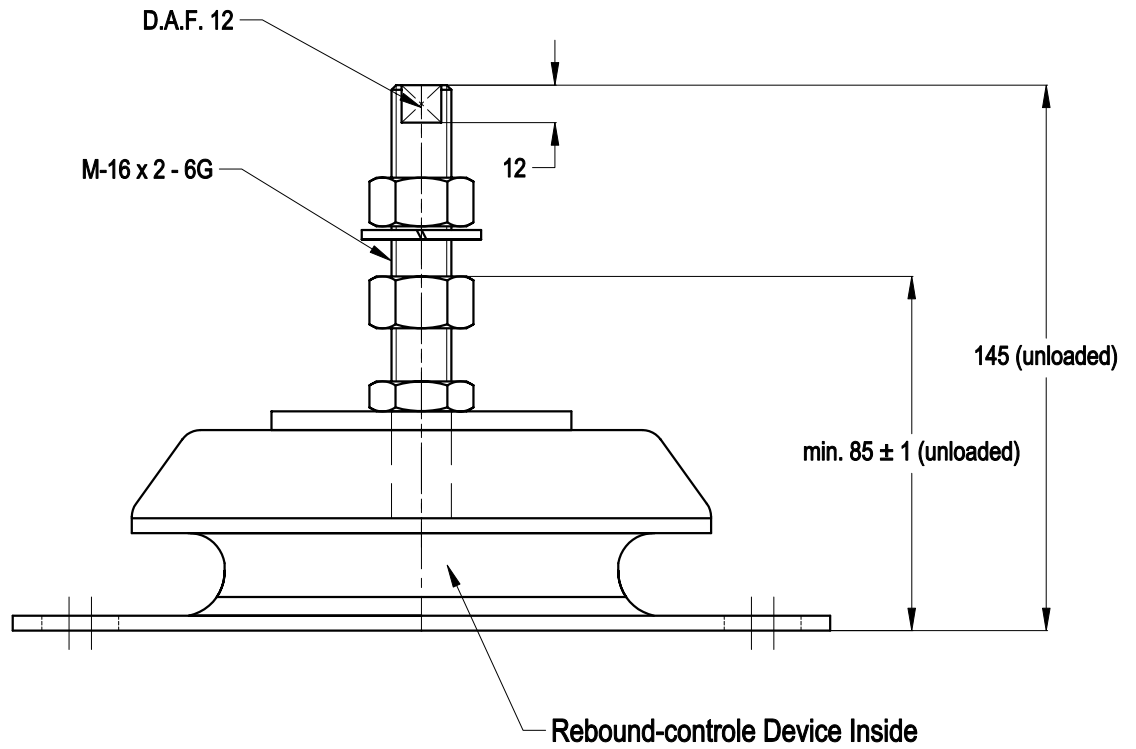

SIDE-VIEW

TOP-VIEW

		MATERIAL: METAL/RUBBER		NR. 1	REMARKS: -			
		TITLE: H.A. Top Mounting			OVER. TOL. ± 0.5	ANGULARITY ± 0.5	ROUGHNESS 3.2 ✓	
1		TYPE: 100251 serie			ALL RIGHTS STRICTLY PRESERVED. REPRODUCTION OR ISSUE TO THIRD PARTIES IS NOT PERMITTED WITHOUT WRITTEN AUTHORITY OF GUMETA TECHNIEK B.V.			
REV.	DATE	REMARKS						
SCALE:	N.A.	DIMENSIONS IN MM.		MOTORSTEUNEN.NL ENGINEMOUNTS.NL		PROJECTION:		
DRW.	M.S.	DATE 12/04/12						FORMAT: A4
CHK.	H.K.	DATE 12/04/12				DRAWING NR. 100251		REV. 0