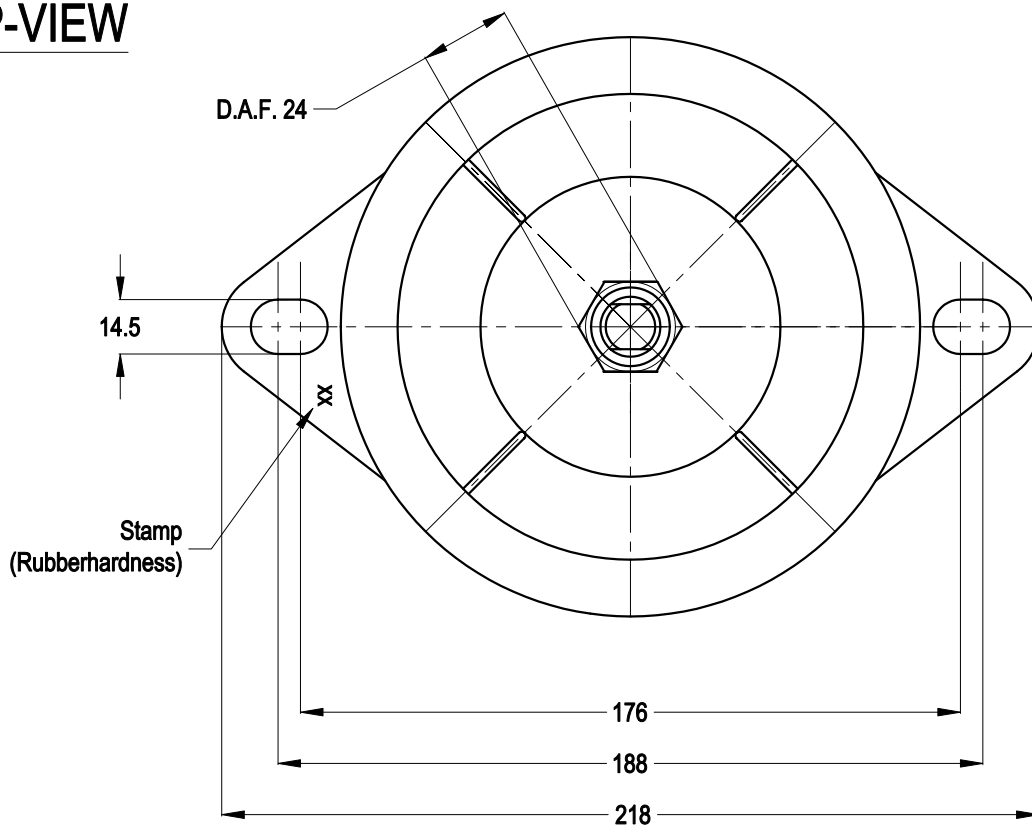

SIDE-VIEW

TOP-VIEW

		MATERIAL: METAL/RUBBER		NR. 1	REMARKS: -			
		TITLE: H.A. Top Mounting			OVER. TOL. ± 0.5	ANGULARITY ± 0.5	ROUGHNESS 3.2 ✓	
1		TYPE: 100251 serie			ALL RIGHTS STRICTLY PRESERVED. REPRODUCTION OR ISSUE TO THIRD PARTIES IS NOT PERMITTED WITHOUT WRITTEN AUTHORITY OF GUMETA TECHNIEK B.V.			
REV.	DATE	REMARKS						
SCALE:	N.A.	DIMENSIONS IN MM.		MOTORSTEUNEN.NL ENGINEMOUNTS.NL		PROJECTION:		
DRW.	M.S.	DATE	12/04/12					FORMAT: A4
CHK.	H.K.	DATE	12/04/12			DRAWING NR. 100251		REV. 0