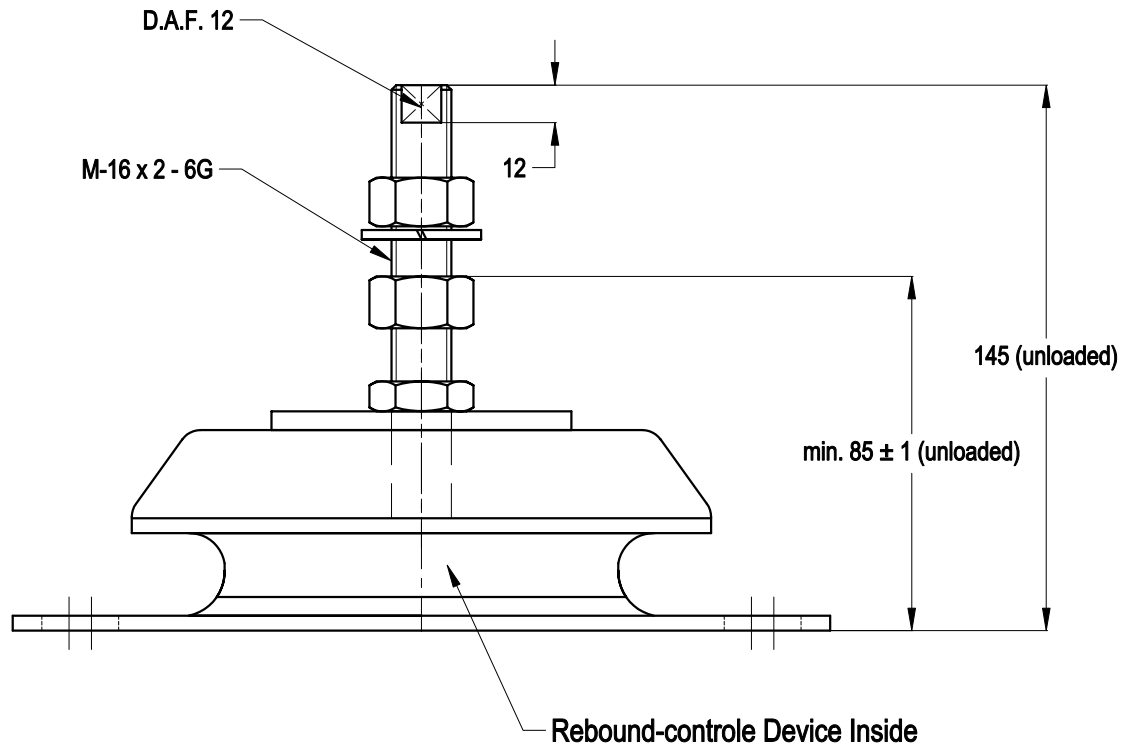

SIDE-VIEW

TOP-VIEW

		MATERIAL: METAL/RUBBER		NR. 1	REMARKS: -			
		TITLE: H.A. Top Mounting			OVER. TOL. ± 0.5	ANGULARITY ± 0.5	ROUGHNESS 3.2 ✓	
1		TYPE: 100251 serie			ALL RIGHTS STRICTLY PRESERVED. REPRODUCTION OR ISSUE TO THIRD PARTIES IS NOT PERMITTED WITHOUT WRITTEN AUTHORITY OF GUMETA TECHNIEK B.V.			
REV.	DATE	REMARKS						
SCALE:	N.A.	DIMENSIONS IN MM.		MOTORSTEUNEN.NL ENGINEMOUNTS.NL		PROJECTION:		
DRW.	M.S.	DATE	12/04/12					FORMAT: A4
CHK.	H.K.	DATE	12/04/12			DRAWING NR. 100251		REV. 0