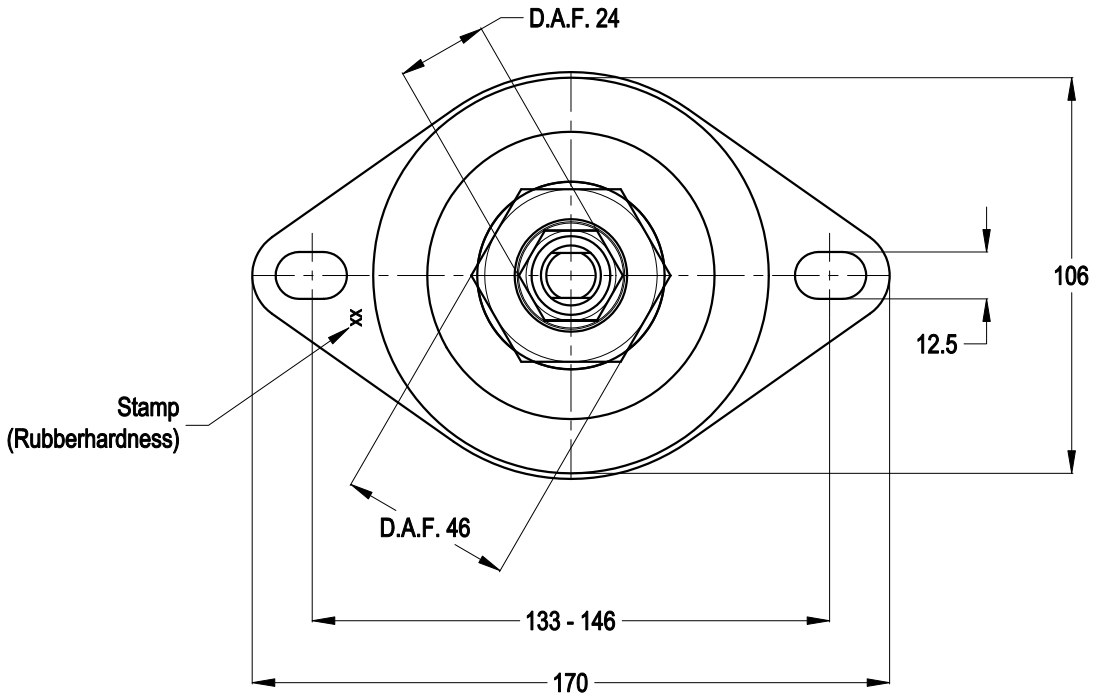

SIDEVIEW

TOPVIEW

		MATERIAL: METAL/RUBBER		NR. 1	REMARKS: -			
		TITLE: H.A. Top Mounting			OVER. TOL. ± 0.5	ANGULARITY ± 0.5	ROUGHNESS 3.2 ✓	
		TYPE: 100242 serie			ALL RIGHTS STRICTLY PRESERVED. REPRODUCTION OR ISSUE TO THIRD PARTIES IS NOT PERMITTED WITHOUT WRITTEN AUTHORITY OF GUMETA TECHNIEK B.V.			
1		-						
REV.	DATE	REMARKS						
SCALE: N.A.		DIMENSIONS IN MM.		MOTORSTEUNEN.NL ENGINEMOUNTS.NL		PROJECTION:		FORMAT: A4
DRW.	M.S.	DATE	12/04/12			DRAWING NR. 100242		REV. 0
CHK.	H.K.	DATE	12/04/12					