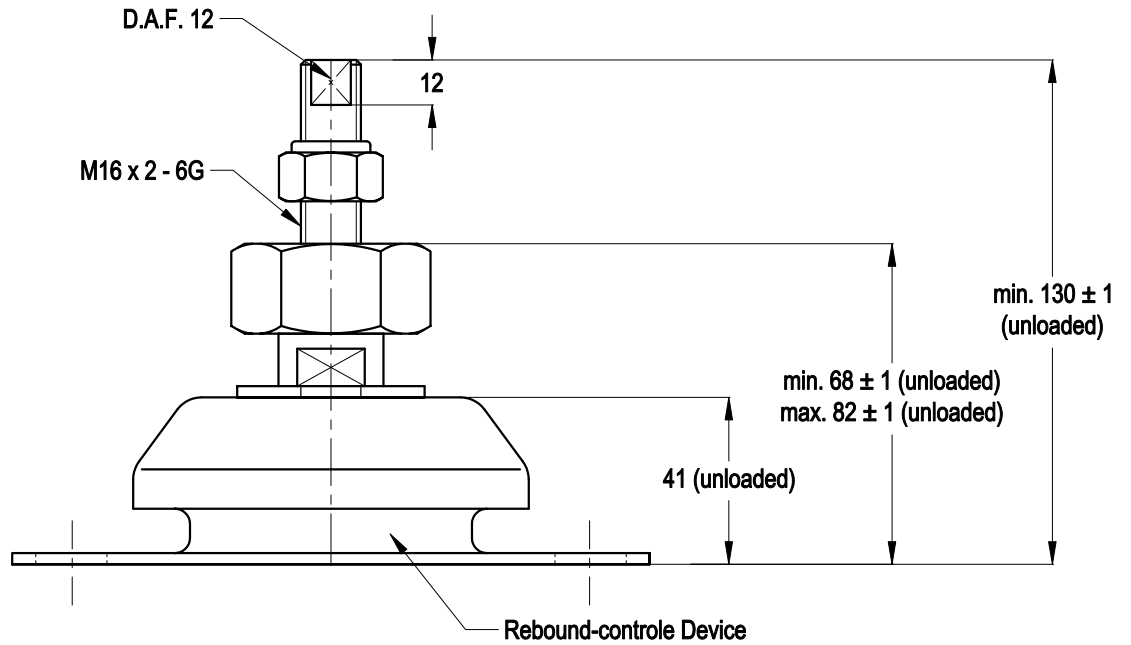

SIDEVIEW

TOPVIEW

		MATERIAL: METAL/RUBBER		NR. 1	REMARKS: -			
		TITLE: H.A. Top Mounting			OVER. TOL. ± 0.5	ANGULARITY ± 0.5	ROUGHNESS 3.2 ✓	
		TYPE: 100242 serie			ALL RIGHTS STRICTLY PRESERVED. REPRODUCTION OR ISSUE TO THIRD PARTIES IS NOT PERMITTED WITHOUT WRITTEN AUTHORITY OF GUMETA TECHNIEK B.V.			
1		-						
REV.	DATE	REMARKS						
SCALE: N.A.		DIMENSIONS IN MM.		MOTORSTEUNEN.NL ENGINEMOUNTS.NL		PROJECTION:		FORMAT: A4
DRW.	M.S.	DATE	12/04/12			DRAWING NR. 100242		REV. 0
CHK.	H.K.	DATE	12/04/12					