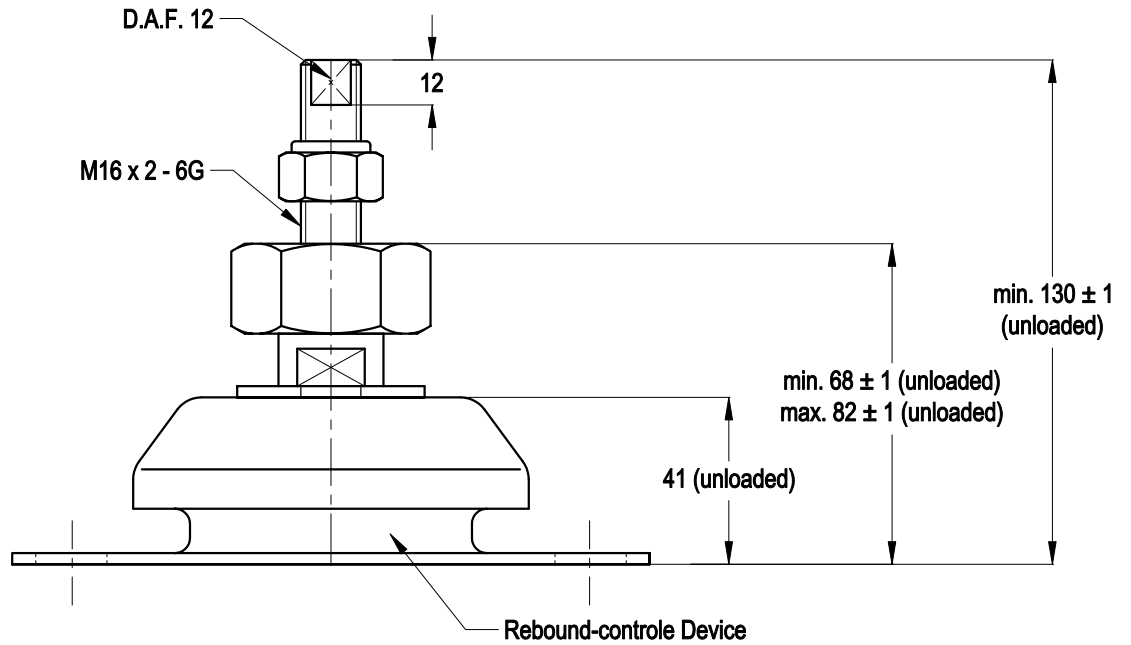

# TOPVIEW

		MATERIAL: METAL/RUBBER		NR. 1	REMARKS: -			
		TITLE: H.A. Top Mounting			OVER. TOL. ± 0.5	ANGULARITY ± 0.5	ROUGHNESS 3.2 ✓	
		TYPE: 100242 serie			ALL RIGHTS STRICTLY PRESERVED. REPRODUCTION OR ISSUE TO THIRD PARTIES IS NOT PERMITTED WITHOUT WRITTEN AUTHORITY OF GUMETA TECHNIEK B.V.			
1								
REV.	DATE	REMARKS						
SCALE:	N.A.	DIMENSIONS IN MM.		<b>MOTORSTEUNEN.NL</b>		PROJECTION:		FORMAT: A4
DRW.	M.S.	DATE	12/04/12			<b>ENGINEMOUNTS.NL</b>		DRAWING NR. 100242
CHK.	H.K.	DATE	12/04/12					