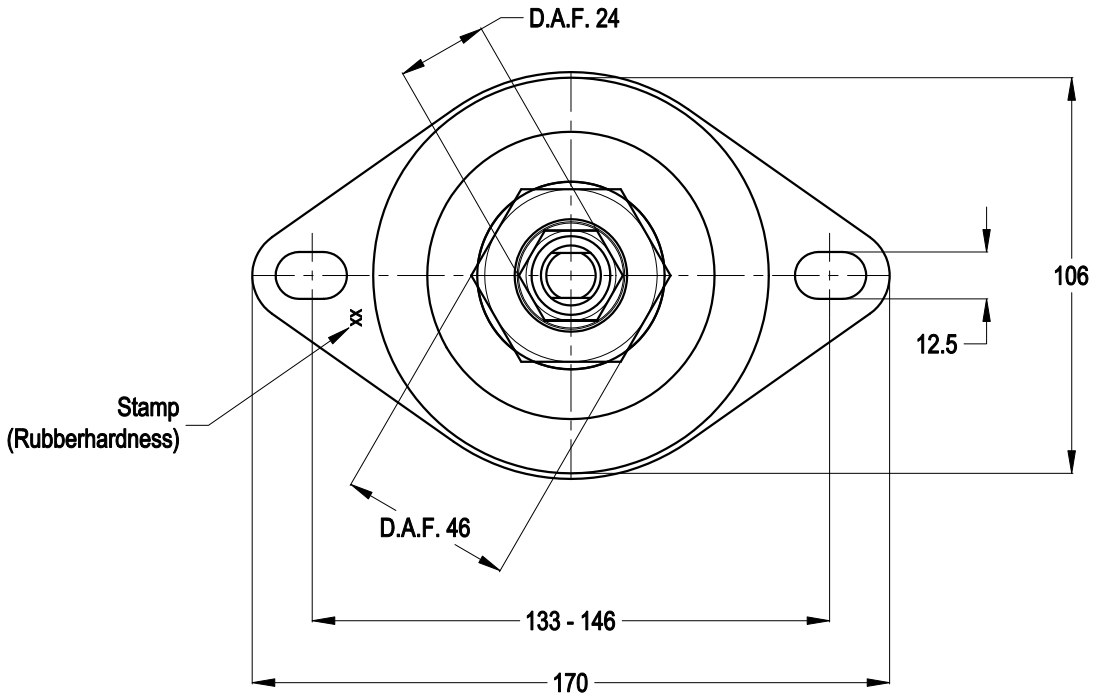

# SIDEVIEW

# TOPVIEW

		MATERIAL: METAL/RUBBER		NR. 1	REMARKS: -			
		TITLE: H.A. Top Mounting			OVER. TOL. ± 0.5	ANGULARITY ± 0.5	ROUGHNESS 3.2 ✓	
		TYPE: 100242 serie			ALL RIGHTS STRICTLY PRESERVED. REPRODUCTION OR ISSUE TO THIRD PARTIES IS NOT PERMITTED WITHOUT WRITTEN AUTHORITY OF GUMETA TECHNIEK B.V.			
1								
REV.	DATE	REMARKS						
SCALE:	N.A.	DIMENSIONS IN MM.		<b>MOTORSTEUNEN.NL</b>		PROJECTION:		FORMAT: A4
DRW.	M.S.	DATE	12/04/12			<b>ENGINEMOUNTS.NL</b>		DRAWING NR. 100242
CHK.	H.K.	DATE	12/04/12					