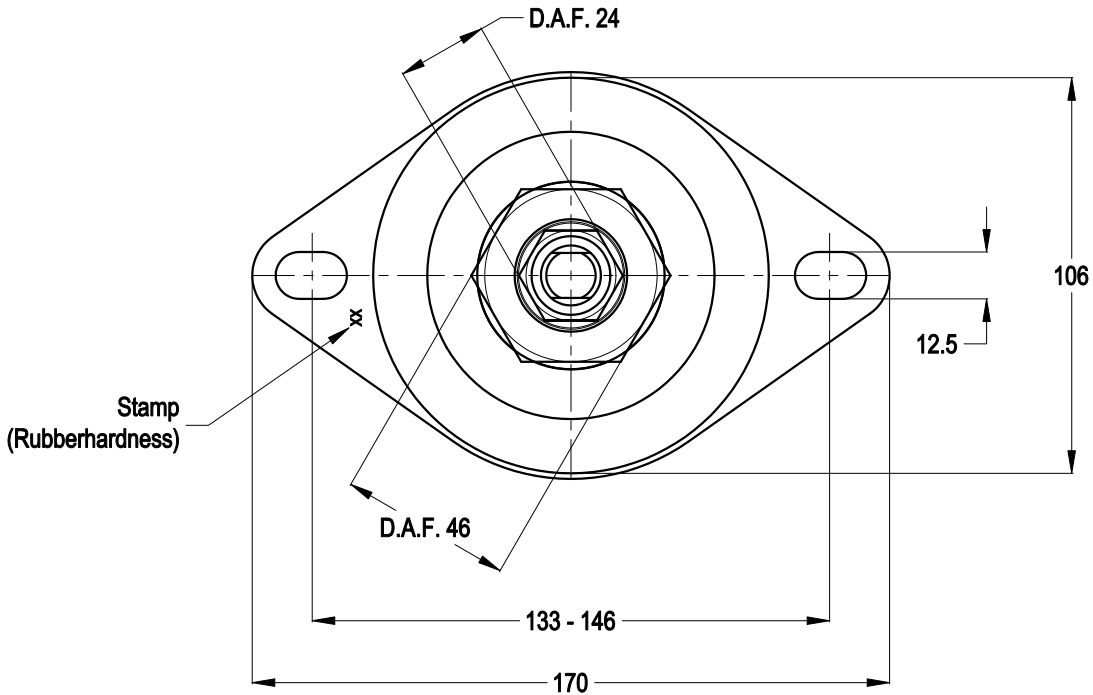

SIDEVIEW

TOPVIEW

		MATERIAL: METAL/RUBBER		NR. 1	REMARKS: -				
		TITLE: H.A. Top Mounting			OVER. TOL. ± 0.5	ANGULARITY ± 0.5	ROUGHNESS 3.2 ✓		
1		TYPE: 100242 serie			ALL RIGHTS STRICTLY PRESERVED. REPRODUCTION OR ISSUE TO THIRD PARTIES IS NOT PERMITTED WITHOUT WRITTEN AUTHORITY OF GUMETA TECHNIEK B.V.				
REV.	DATE	REMARKS							
SCALE:	N.A.	DIMENSIONS IN MM.		MOTORSTEUNEN.NL ENGINEMOUNTS.NL		PROJECTION:			
DRW.	M.S.	DATE 12/04/12						FORMAT: A4	
CHK.	H.K.	DATE 12/04/12				DRAWING NR. 100242		REV. 0	