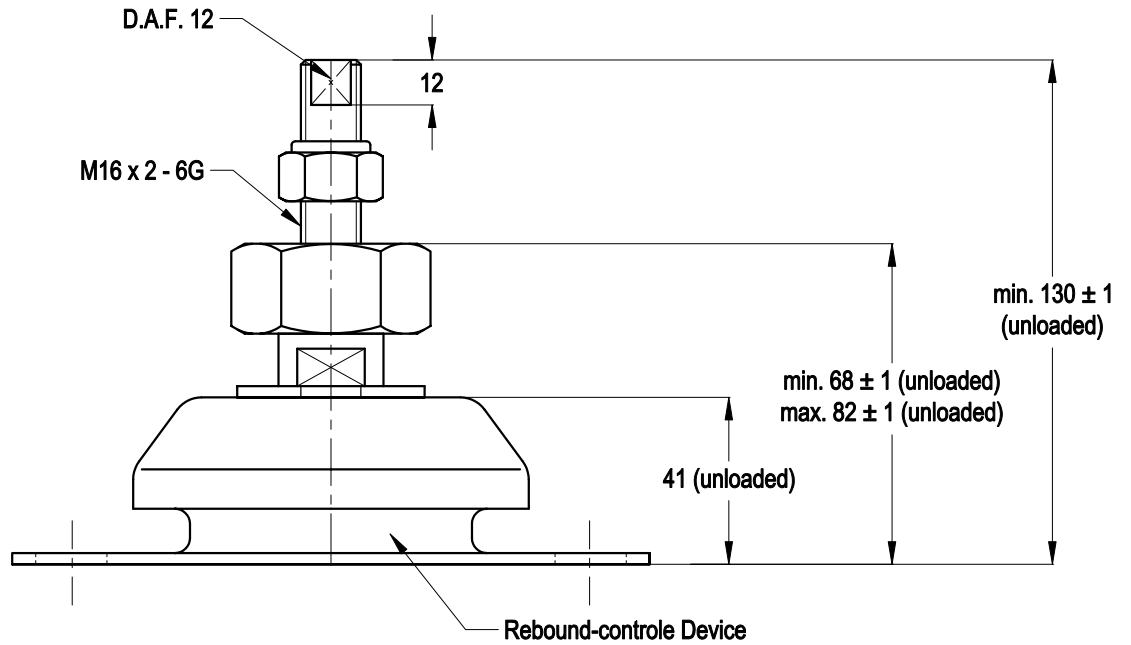

SIDEVIEW

TOPVIEW

		MATERIAL: METAL/RUBBER		NR. 1	REMARKS: -				
		TITLE: H.A. Top Mounting			OVER. TOL. ± 0.5	ANGULARITY ± 0.5	ROUGHNESS 3.2 ✓		
1		TYPE: 100242 serie			ALL RIGHTS STRICTLY PRESERVED. REPRODUCTION OR ISSUE TO THIRD PARTIES IS NOT PERMITTED WITHOUT WRITTEN AUTHORITY OF GUMETA TECHNIEK B.V.				
REV.	DATE	REMARKS							
SCALE:	N.A.	DIMENSIONS IN MM.		MOTORSTEUNEN.NL ENGINEMOUNTS.NL		PROJECTION:			
DRW.	M.S.	DATE 12/04/12						FORMAT: A4	
CHK.	H.K.	DATE 12/04/12				DRAWING NR. 100242		REV. 0	