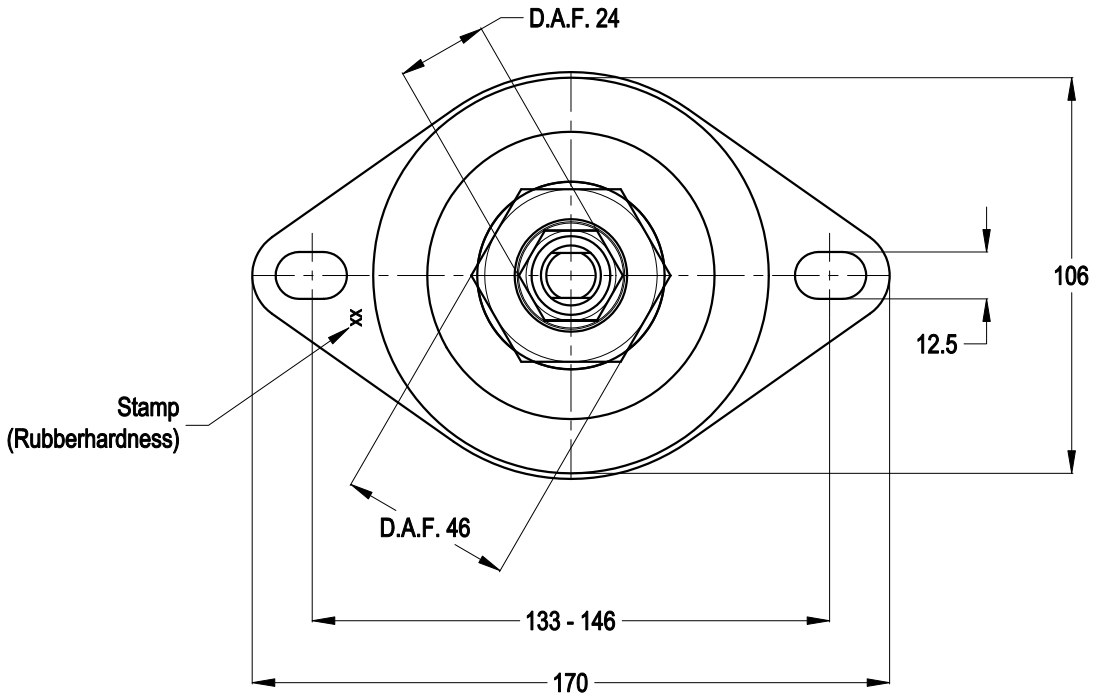

SIDEVIEW

TOPVIEW

		MATERIAL: METAL/RUBBER		NR. 1	REMARKS: -		
		TITLE: H.A. Top Mounting			OVER. TOL. ± 0.5	ANGULARITY ± 0.5	ROUGHNESS 3.2 ✓
		TYPE: 100242 serie			ALL RIGHTS STRICTLY PRESERVED. REPRODUCTION OR ISSUE TO THIRD PARTIES IS NOT PERMITTED WITHOUT WRITTEN AUTHORITY OF GUMETA TECHNIEK B.V.		
1							
REV.	DATE	REMARKS					
SCALE:	N.A.	DIMENSIONS IN MM.		MOTORSTEUNEN.NL ENGINEMOUNTS.NL		PROJECTION:	
DRW.	M.S.	DATE	12/04/12				
CHK.	H.K.	DATE	12/04/12	DRAWING NR. 100242		REV. 0	