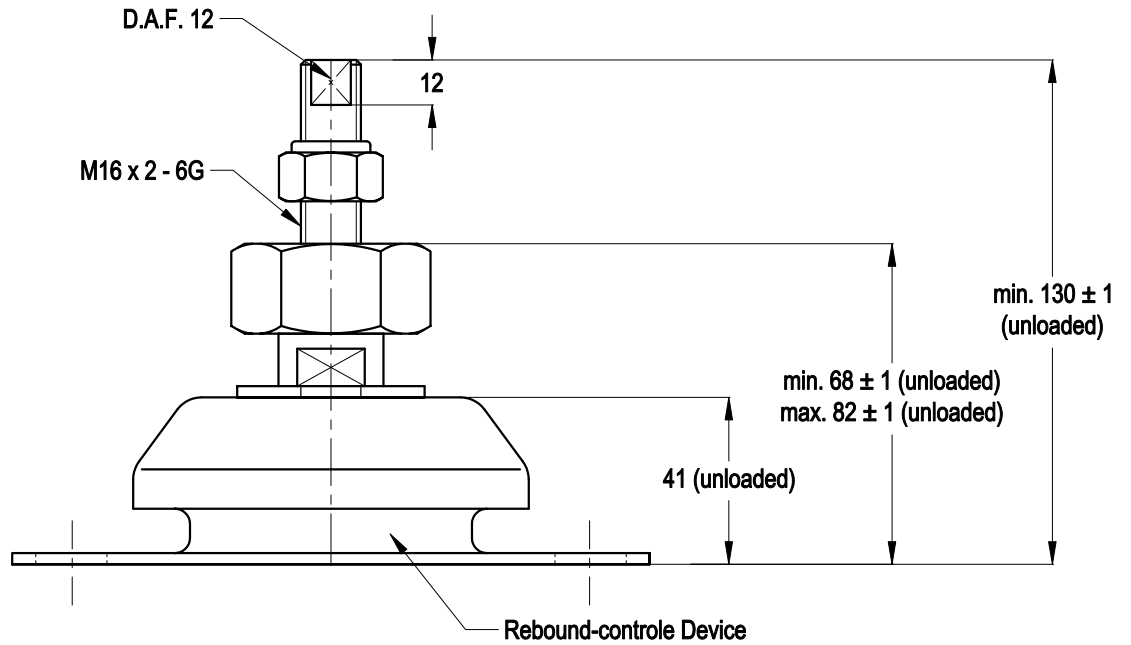

SIDEVIEW

TOPVIEW

		MATERIAL: METAL/RUBBER		NR. 1	REMARKS: -		
		TITLE: H.A. Top Mounting			OVER. TOL. ± 0.5	ANGULARITY ± 0.5	ROUGHNESS 3.2 ✓
		TYPE: 100242 serie			ALL RIGHTS STRICTLY PRESERVED. REPRODUCTION OR ISSUE TO THIRD PARTIES IS NOT PERMITTED WITHOUT WRITTEN AUTHORITY OF GUMETA TECHNIEK B.V.		
1							
REV.	DATE	REMARKS					
SCALE:	N.A.	DIMENSIONS IN MM.		MOTORSTEUNEN.NL ENGINEMOUNTS.NL		PROJECTION:	
DRW.	M.S.	DATE	12/04/12				
CHK.	H.K.	DATE	12/04/12	DRAWING NR. 100242		REV. 0	