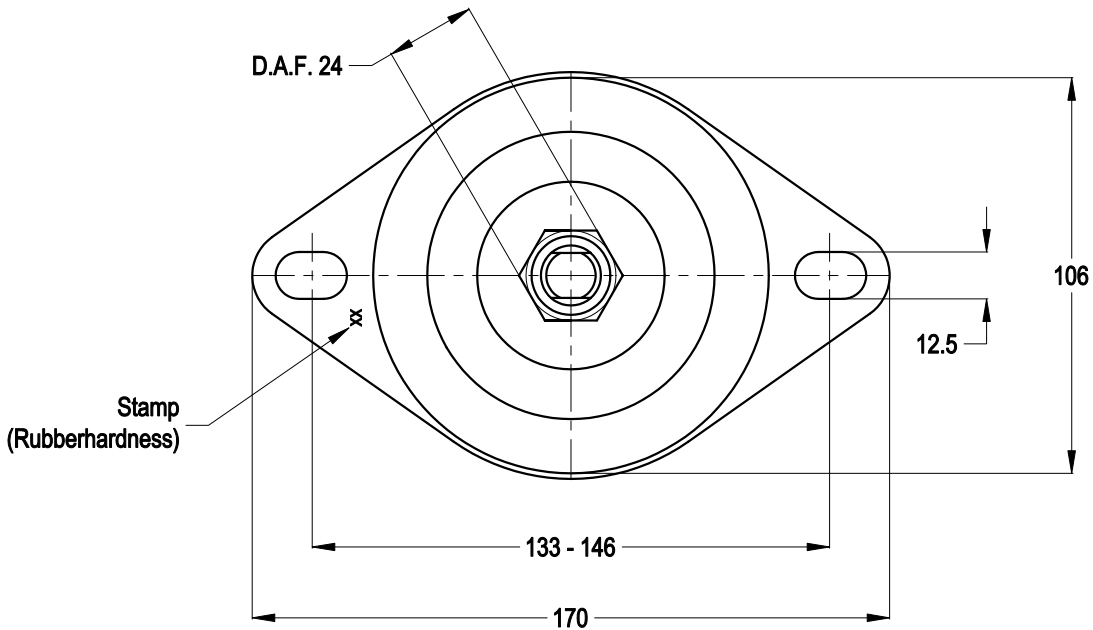

SIDEVIEW

TOPVIEW

		MATERIAL: METAL/RUBBER		NR. 1	REMARKS: -			
		TITLE: H.A. Top Mounting			OVER. TOL. ± 0.5	ANGULARITY ± 0.5	ROUGHNESS 3.2 ✓	
		TYPE: 100241 serie			ALL RIGHTS STRICTLY PRESERVED. REPRODUCTION OR ISSUE TO THIRD PARTIES IS NOT PERMITTED WITHOUT WRITTEN AUTHORITY OF GUMETA TECHNIEK B.V.			
1		-						
REV.	DATE	REMARKS						
SCALE: N.A.		DIMENSIONS IN MM.		MOTORSTEUNEN.NL ENGINEMOUNTS.NL		PROJECTION: 		FORMAT: A4
DRW.	M.S.	DATE	12/04/12			DRAWING NR. 100241		REV. 0
CHK.	H.K.	DATE	12/04/12					