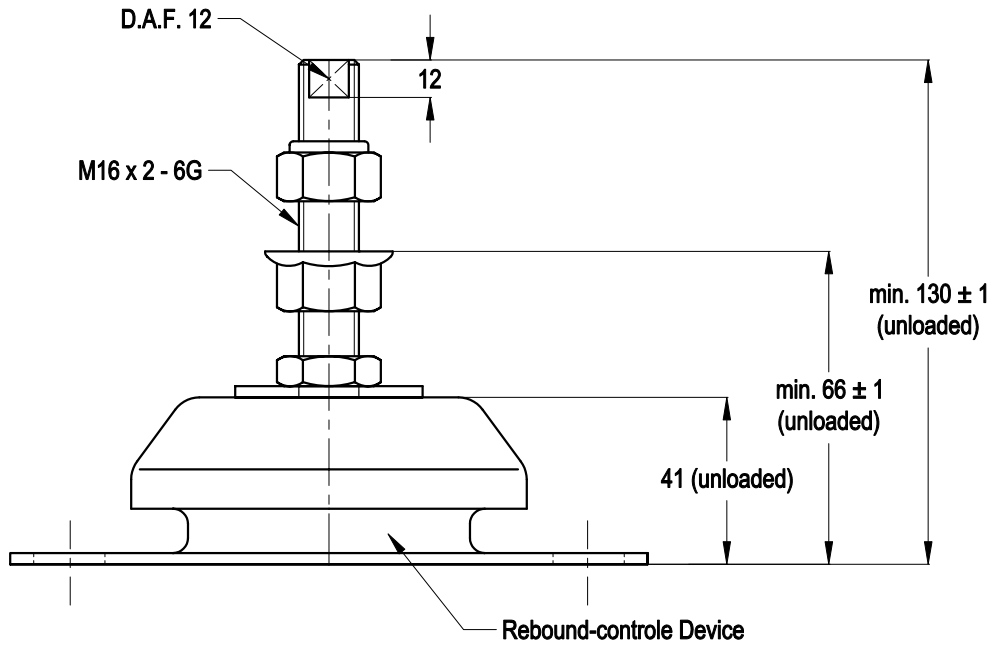

SIDEVIEW

TOPVIEW

		MATERIAL: METAL/RUBBER		NR. 1	REMARKS: -			
		TITLE: H.A. Top Mounting			OVER. TOL. ± 0.5	ANGULARITY ± 0.5	ROUGHNESS 3.2 ✓	
		TYPE: 100241 serie			ALL RIGHTS STRICTLY PRESERVED. REPRODUCTION OR ISSUE TO THIRD PARTIES IS NOT PERMITTED WITHOUT WRITTEN AUTHORITY OF GUMETA TECHNIEK B.V.			
1		-						
REV.	DATE	REMARKS						
SCALE: N.A.		DIMENSIONS IN MM.		MOTORSTEUNEN.NL ENGINEMOUNTS.NL		PROJECTION: 		FORMAT: A4
DRW.	M.S.	DATE	12/04/12			DRAWING NR. 100241		REV. 0
CHK.	H.K.	DATE	12/04/12					