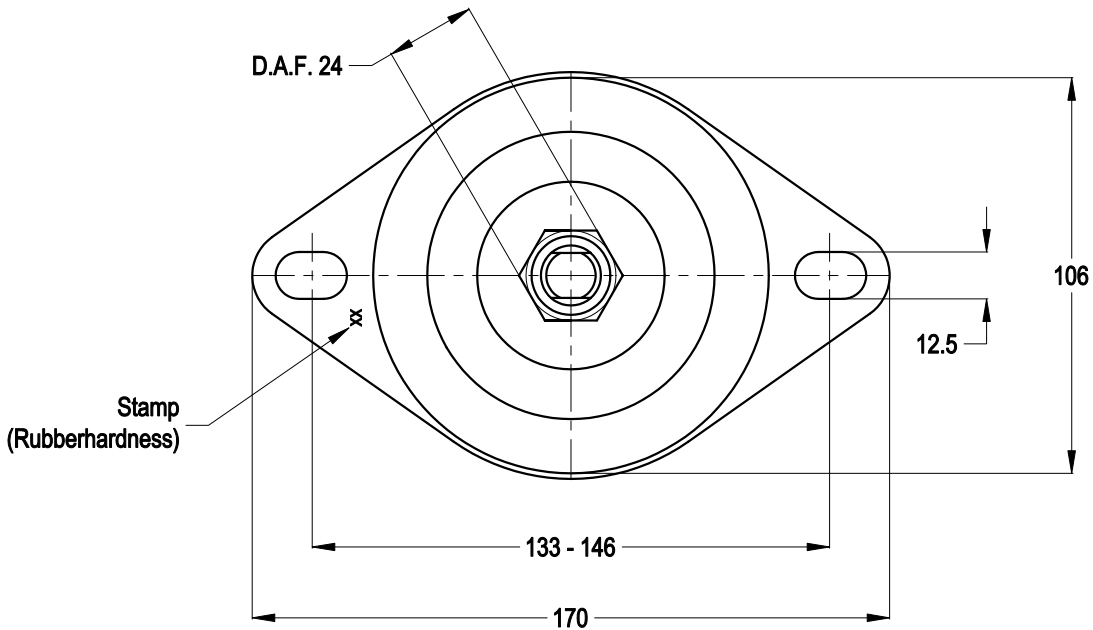

SIDEVIEW

TOPVIEW

		MATERIAL: METAL/RUBBER		NR. 1	REMARKS: -			
		TITLE: H.A. Top Mounting			OVER. TOL. ± 0.5	ANGULARITY ± 0.5	ROUGHNESS 3.2 ✓	
1		TYPE: 100241 serie			ALL RIGHTS STRICTLY PRESERVED. REPRODUCTION OR ISSUE TO THIRD PARTIES IS NOT PERMITTED WITHOUT WRITTEN AUTHORITY OF GUMETA TECHNIEK B.V.			
REV.	DATE	REMARKS						
SCALE: N.A.		DIMENSIONS IN MM.		MOTORSTEUNEN.NL ENGINEMOUNTS.NL		PROJECTION:		FORMAT: A4
DRW.	M.S.	DATE 12/04/12				DRAWING NR. 100241		REV. 0
CHK.	H.K.	DATE 12/04/12						