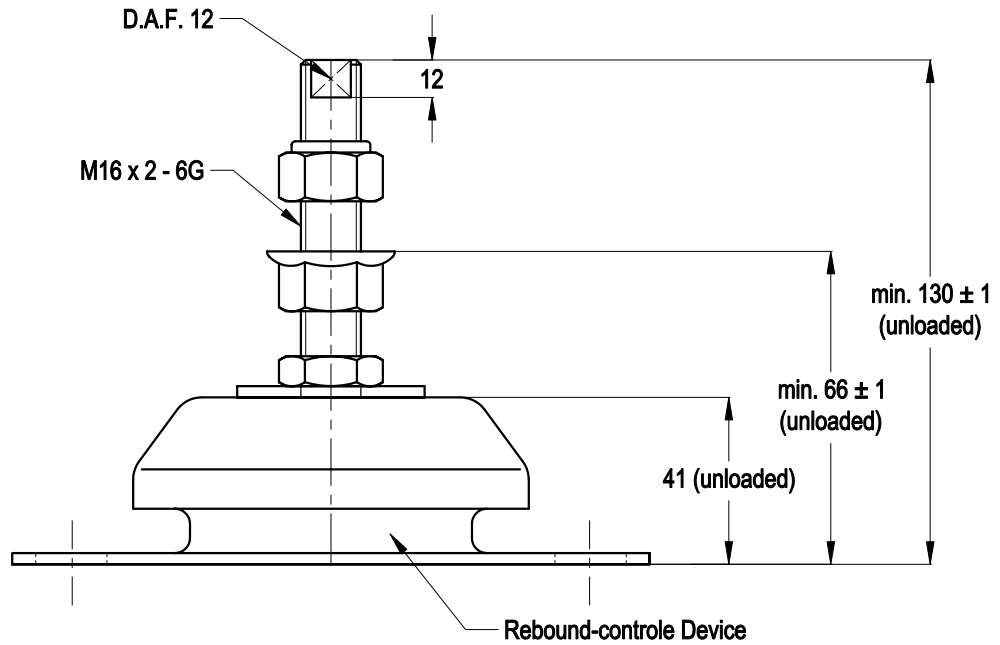

SIDEVIEW

TOPVIEW

		MATERIAL: METAL/RUBBER		NR. 1	REMARKS: -			
		TITLE: H.A. Top Mounting			OVER. TOL. ± 0.5	ANGULARITY ± 0.5	ROUGHNESS 3.2 ✓	
1		TYPE: 100241 serie			ALL RIGHTS STRICTLY PRESERVED. REPRODUCTION OR ISSUE TO THIRD PARTIES IS NOT PERMITTED WITHOUT WRITTEN AUTHORITY OF GUMETA TECHNIEK B.V.			
REV.	DATE	REMARKS						
SCALE: N.A.		DIMENSIONS IN MM.		MOTORSTEUNEN.NL ENGINEMOUNTS.NL		PROJECTION:		FORMAT: A4
DRW.	M.S.	DATE 12/04/12				DRAWING NR. 100241		REV. 0
CHK.	H.K.	DATE 12/04/12						