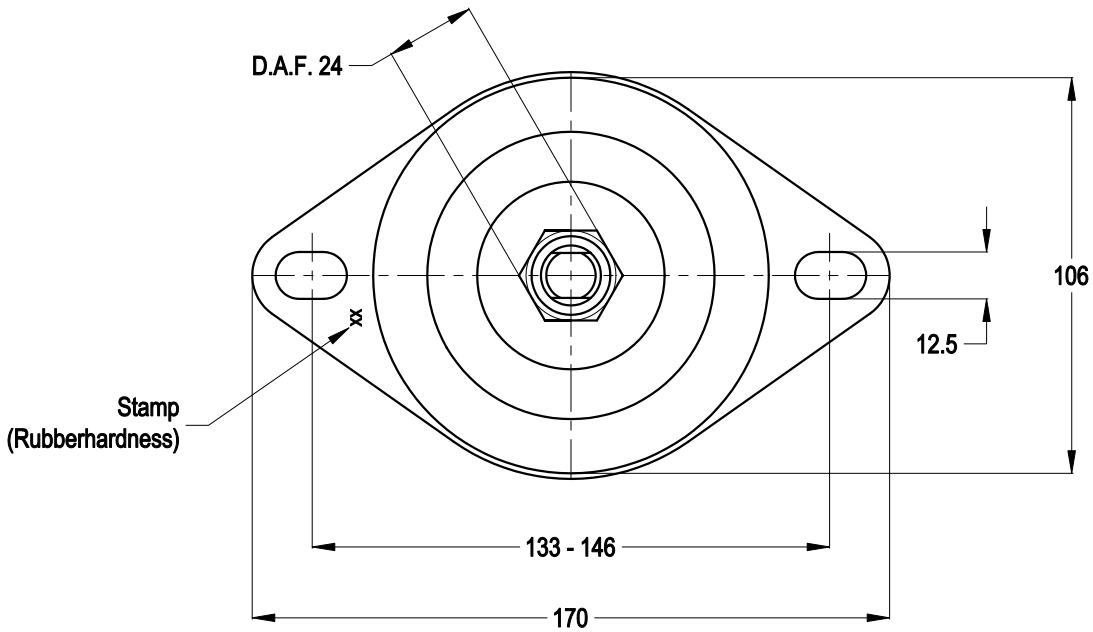

SIDEVIEW

TOPVIEW

		MATERIAL: METAL/RUBBER		NR. 1	REMARKS: -			
		TITLE: H.A. Top Mounting				OVER. TOL. ± 0.5	ANGULARITY ± 0.5	ROUGHNESS 3.2 ✓
1		-		TYPE: 100241 serie				ALL RIGHTS STRICTLY PRESERVED. REPRODUCTION OR ISSUE TO THIRD PARTIES IS NOT PERMITTED WITHOUT WRITTEN AUTHORITY OF GUMETA TECHNIEK B.V.
REV.	DATE	REMARKS						
SCALE: N.A.		DIMENSIONS IN MM.		MOTORSTEUNEN.NL ENGINEMOUNTS.NL			PROJECTION: 	FORMAT: A4
DRW.	M.S.	DATE	12/04/12				DRAWING NR. 100241	
CHK.	H.K.	DATE	12/04/12					