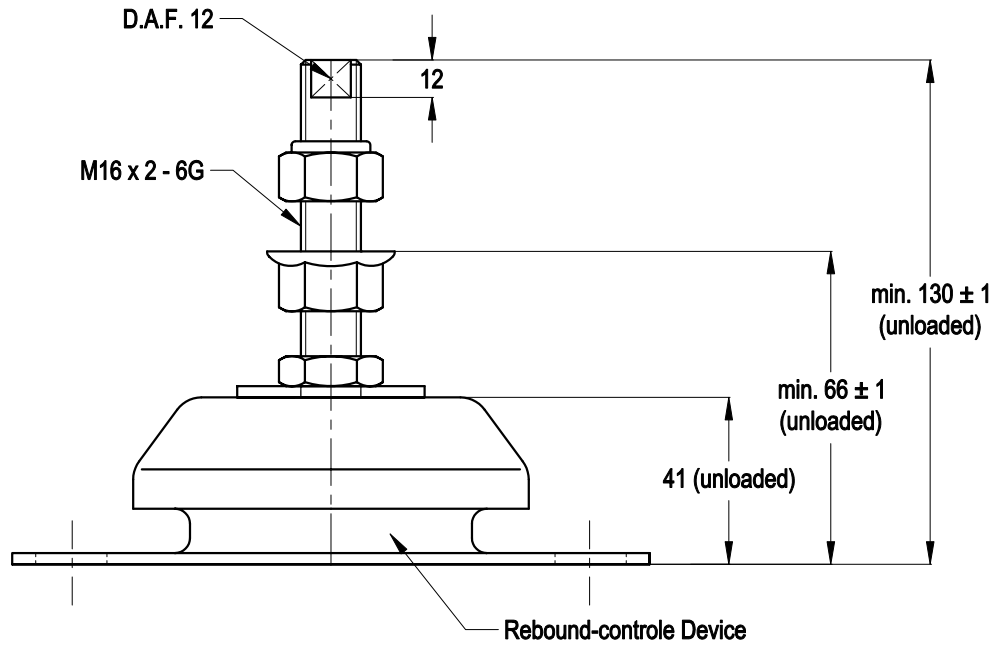

SIDEVIEW

TOPVIEW

		MATERIAL: METAL/RUBBER		NR. 1	REMARKS: -			
		TITLE: H.A. Top Mounting				OVER. TOL. ± 0.5	ANGULARITY ± 0.5	ROUGHNESS 3.2 ✓
1		-		TYPE: 100241 serie				ALL RIGHTS STRICTLY PRESERVED. REPRODUCTION OR ISSUE TO THIRD PARTIES IS NOT PERMITTED WITHOUT WRITTEN AUTHORITY OF GUMETA TECHNIEK B.V.
REV.	DATE	REMARKS						
SCALE: N.A.		DIMENSIONS IN MM.		MOTORSTEUNEN.NL ENGINEMOUNTS.NL			PROJECTION: 	FORMAT: A4
DRW.	M.S.	DATE	12/04/12				DRAWING NR. 100241	
CHK.	H.K.	DATE	12/04/12					