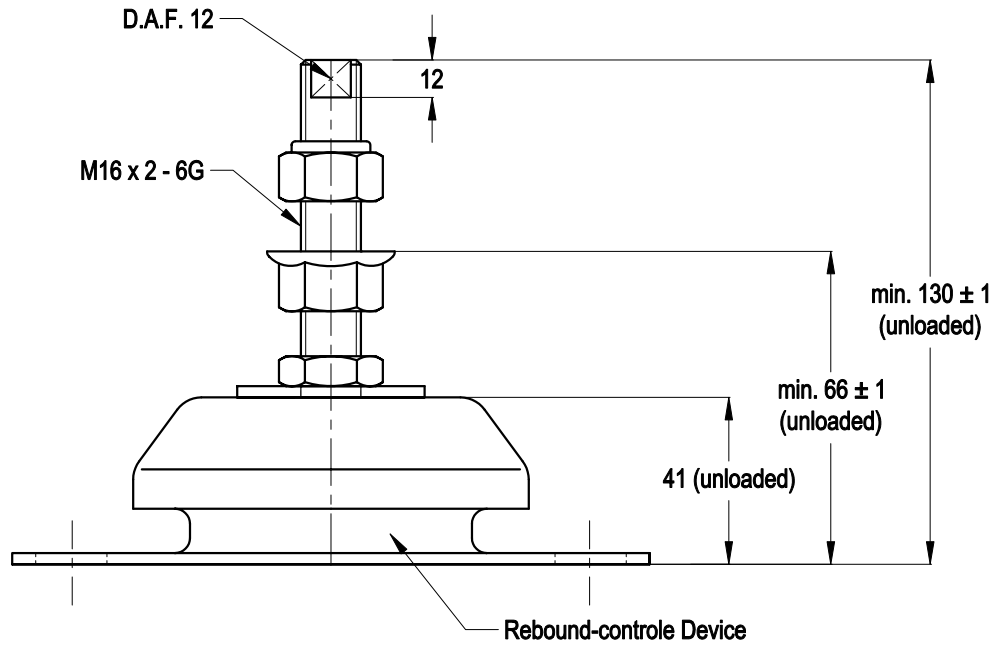

SIDEVIEW

TOPVIEW

		MATERIAL: METAL/RUBBER		NR. 1	REMARKS: -				
		TITLE: H.A. Top Mounting				OVER. TOL. ± 0.5	ANGULARITY ± 0.5	ROUGHNESS 3.2 ✓	
1		-		TYPE: 100241 serie				ALL RIGHTS STRICTLY PRESERVED. REPRODUCTION OR ISSUE TO THIRD PARTIES IS NOT PERMITTED WITHOUT WRITTEN AUTHORITY OF GUMETA TECHNIEK B.V.	
REV.	DATE	REMARKS							
SCALE: N.A.		DIMENSIONS IN MM.		MOTORSTEUNEN.NL ENGINEMOUNTS.NL			PROJECTION: 		FORMAT: A4
DRW.	M.S.	DATE 12/04/12					DRAWING NR. 100241		
CHK.	H.K.	DATE 12/04/12							