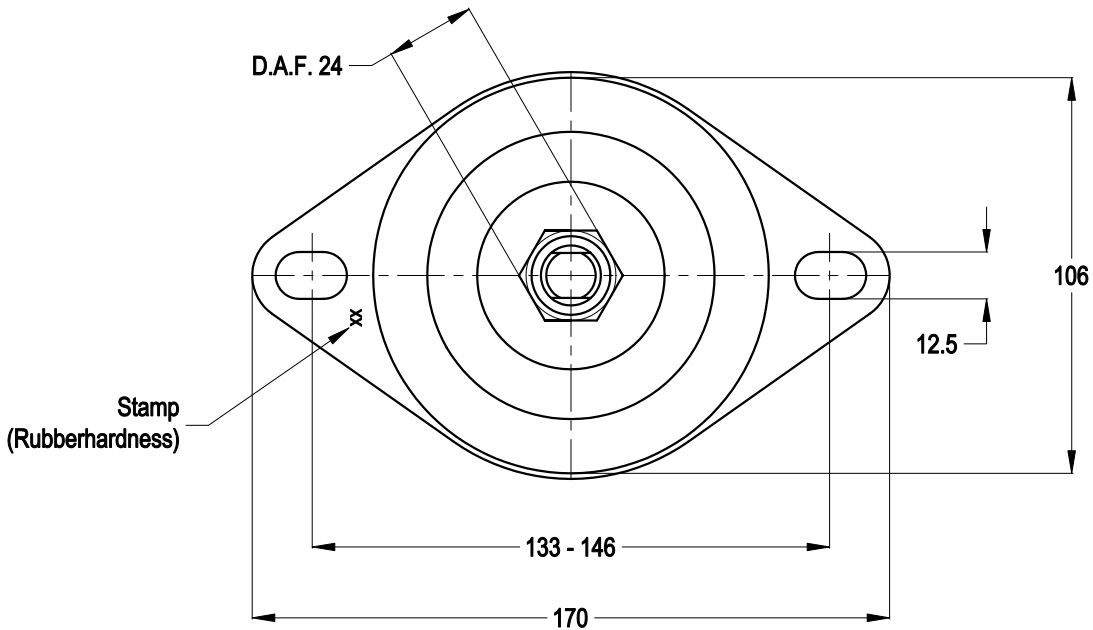

SIDEVIEW

TOPVIEW

		MATERIAL: METAL/RUBBER		NR. 1	REMARKS: -				
		TITLE: H.A. Top Mounting				OVER. TOL. ± 0.5	ANGULARITY ± 0.5	ROUGHNESS 3.2 ✓	
1		-		TYPE: 100241 serie				ALL RIGHTS STRICTLY PRESERVED. REPRODUCTION OR ISSUE TO THIRD PARTIES IS NOT PERMITTED WITHOUT WRITTEN AUTHORITY OF GUMETA TECHNIEK B.V.	
REV.	DATE	REMARKS							
SCALE: N.A.		DIMENSIONS IN MM.		MOTORSTEUNEN.NL ENGINEMOUNTS.NL			PROJECTION: 		FORMAT: A4
DRW.	M.S.	DATE 12/04/12					DRAWING NR. 100241		
CHK.	H.K.	DATE 12/04/12							