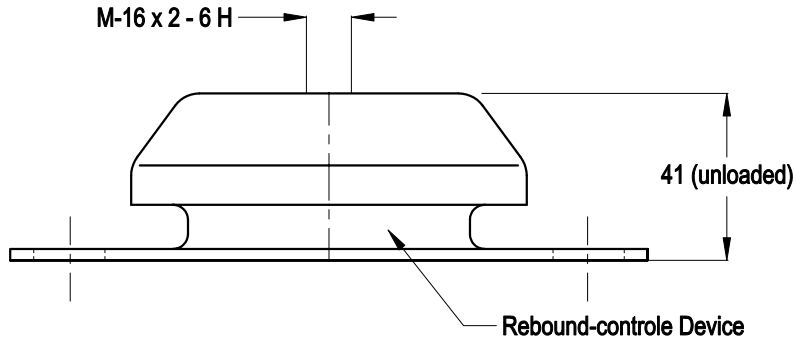

SIDEVIEW

TOPVIEW

		MATERIAL: METAL/RUBBER		NR. 1	REMARKS: -			
		TITLE: Top Mounting				OVER. TOL. ± 0.5	ANGULARITY ± 0.5	ROUGHNESS 3.2 ✓
		TYPE: 100240 serie				ALL RIGHTS STRICTLY PRESERVED. REPRODUCTION OR ISSUE TO THIRD PARTIES IS NOT PERMITTED WITHOUT WRITTEN AUTHORITY OF GUMETA TECHNIEK B.V.		
1		-						
REV.	DATE	REMARKS						
SCALE: N.A.		DIMENSIONS IN MM.		MOTORSTEUNEN.NL ENGINEMOUNTS.NL		PROJECTION: 		FORMAT: A4
DRW.	M.S.	DATE 12/04/12				DRAWING NR. 100240		REV. 0
CHK.	H.K.	DATE 12/04/12						