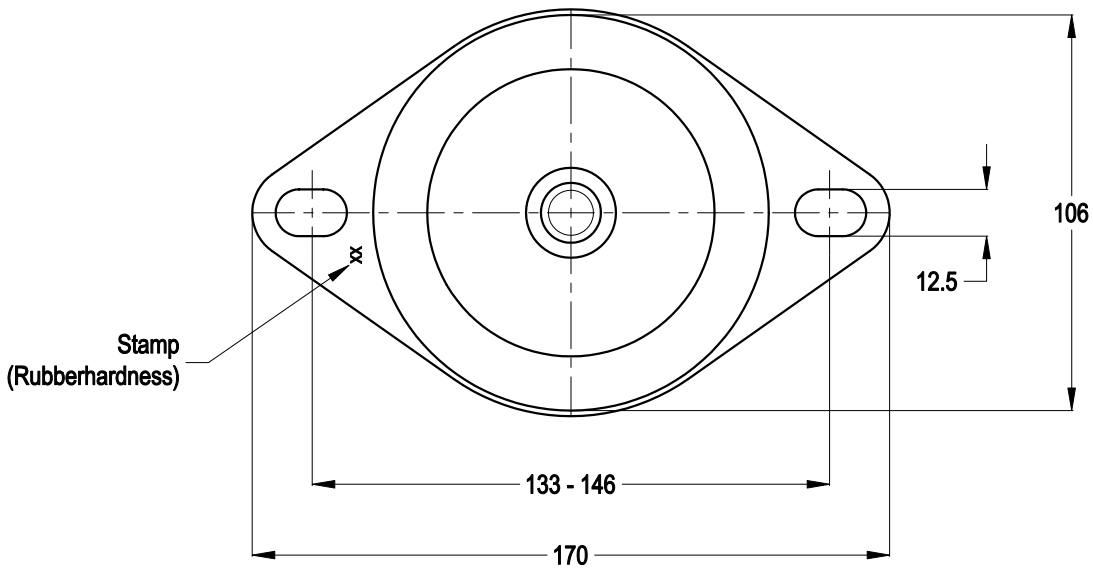

SIDEVIEW

TOPVIEW

		MATERIAL: METAL/RUBBER		NR. 1	REMARKS: -			
		TITLE: Top Mounting				OVER. TOL. ± 0.5	ANGULARITY ± 0.5	ROUGHNESS 3.2 ✓
		TYPE: 100240 serie				ALL RIGHTS STRICTLY PRESERVED. REPRODUCTION OR ISSUE TO THIRD PARTIES IS NOT PERMITTED WITHOUT WRITTEN AUTHORITY OF GUMETA TECHNIEK B.V.		
1		-						
REV.	DATE	REMARKS						
SCALE: N.A.		DIMENSIONS IN MM.		MOTORSTEUNEN.NL ENGINEMOUNTS.NL		PROJECTION: 		FORMAT: A4
DRW.	M.S.	DATE 12/04/12				DRAWING NR. 100240		REV. 0
CHK.	H.K.	DATE 12/04/12						