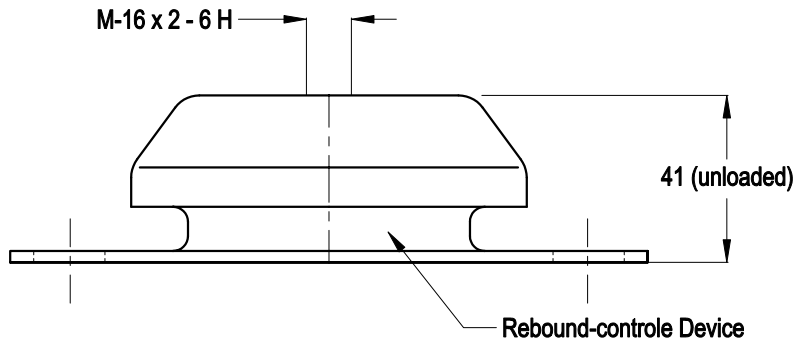

SIDEVIEW

TOPVIEW

		MATERIAL: METAL/RUBBER		NR. 1	REMARKS: -			
		TITLE: Top Mounting				OVER. TOL. ± 0.5	ANGULARITY ± 0.5	ROUGHNESS 3.2 ✓
		TYPE: 100240 serie				ALL RIGHTS STRICTLY PRESERVED. REPRODUCTION OR ISSUE TO THIRD PARTIES IS NOT PERMITTED WITHOUT WRITTEN AUTHORITY OF GUMETA TECHNIEK B.V.		
1		-						
REV.	DATE	REMARKS						
SCALE: N.A.		DIMENSIONS IN MM.		MOTORSTEUNEN.NL ENGINEMOUNTS.NL		PROJECTION: 		FORMAT: A4
DRW.	M.S.	DATE 12/04/12				DRAWING NR. 100240		REV. 0
CHK.	H.K.	DATE 12/04/12						