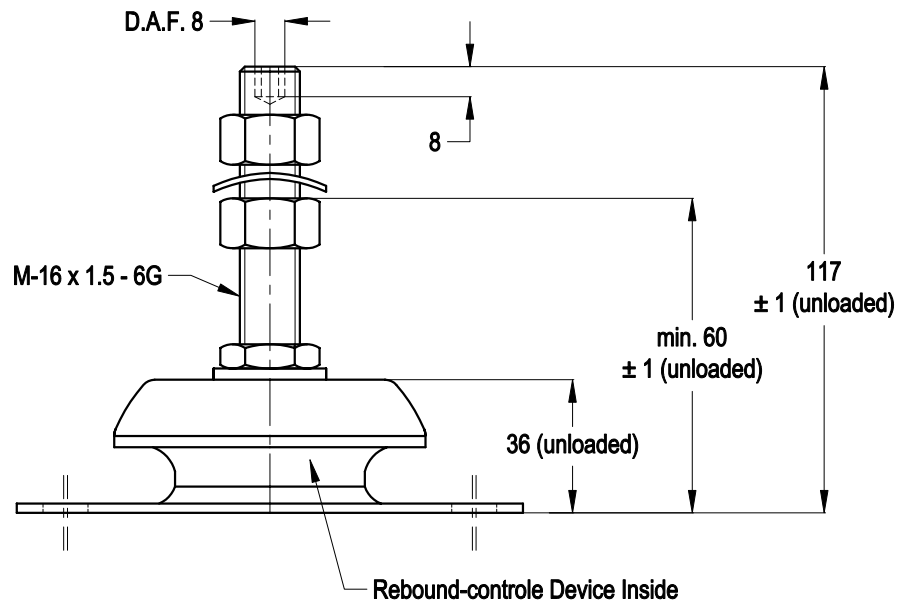

# TOPVIEW

		MATERIAL: METAL/RUBBER		NR. 1	REMARKS: -			
		TITLE: H.A. Top Mounting				OVER. TOL. ± 0.5	ANGULARITY ± 0.5	ROUGHNESS 3.2 ✓
		TYPE: 100232 serie				ALL RIGHTS STRICTLY PRESERVED. REPRODUCTION OR ISSUE TO THIRD PARTIES IS NOT PERMITTED WITHOUT WRITTEN AUTHORITY OF GUMETA TECHNIEK B.V.		
1		-						
REV.	DATE	REMARKS						
SCALE: N.A.		DIMENSIONS IN MM.		<b>MOTORSTEUNEN.NL</b> <b>ENGINEMOUNTS.NL</b>		PROJECTION: 		FORMAT: A4
DRW.	M.S.	DATE 12/04/12				DRAWING NR. 100232		REV. 0
CHK.	H.K.	DATE 12/04/12						