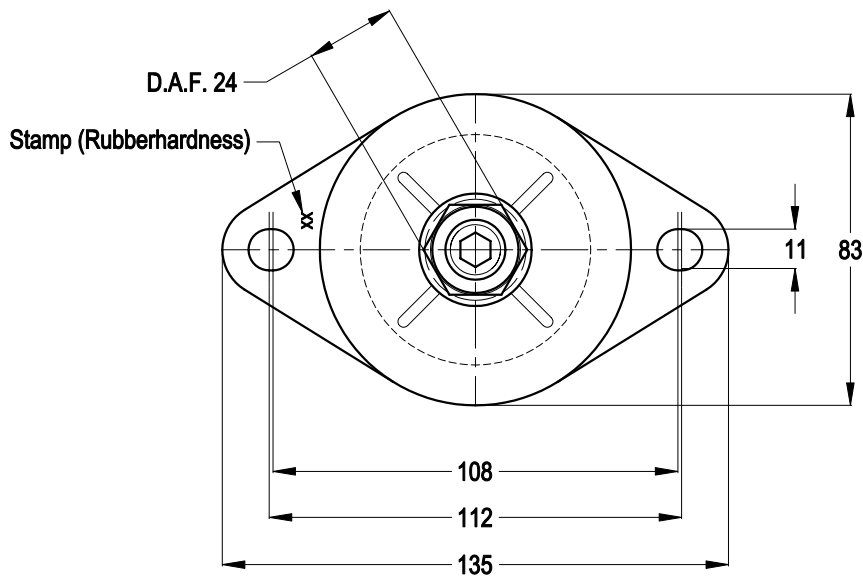

# TOPVIEW

		MATERIAL: METAL/RUBBER		NR. 1	REMARKS: -			
		TITLE: H.A. Top Mounting				OVER. TOL. ± 0.5	ANGULARITY ± 0.5	ROUGHNESS 3.2 ✓
		TYPE: 100232 serie				ALL RIGHTS STRICTLY PRESERVED. REPRODUCTION OR ISSUE TO THIRD PARTIES IS NOT PERMITTED WITHOUT WRITTEN AUTHORITY OF GUMETA TECHNIEK B.V.		
1		-						
REV.	DATE	REMARKS						
SCALE: N.A.		DIMENSIONS IN MM.		<b>MOTORSTEUNEN.NL</b> <b>ENGINEMOUNTS.NL</b>		PROJECTION: 		FORMAT: A4
DRW.	M.S.	DATE 12/04/12				DRAWING NR. 100232		REV. 0
CHK.	H.K.	DATE 12/04/12						