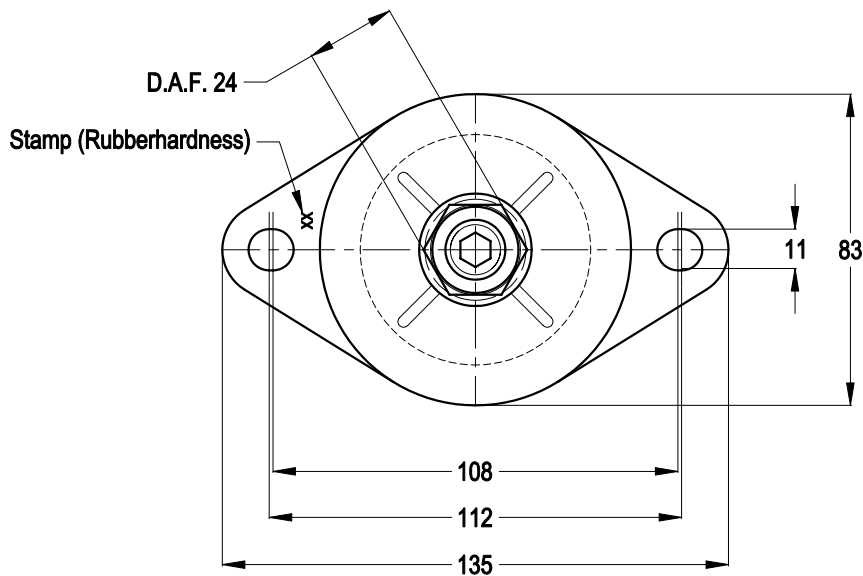

# TOPVIEW

		MATERIAL: METAL/RUBBER		NR. 1	REMARKS: -			
		TITLE: H.A. Top Mounting			OVER. TOL. ± 0.5	ANGULARITY ± 0.5	ROUGHNESS 3.2 ✓	
		TYPE: 100232 serie			ALL RIGHTS STRICTLY PRESERVED. REPRODUCTION OR ISSUE TO THIRD PARTIES IS NOT PERMITTED WITHOUT WRITTEN AUTHORITY OF GUMETA TECHNIEK B.V.			
1		-						
REV.	DATE	REMARKS						
SCALE: N.A.		DIMENSIONS IN MM.		<b>MOTORSTEUNEN.NL</b> <b>ENGINEMOUNTS.NL</b>		PROJECTION: 		FORMAT: A4
DRW.	M.S.	DATE	12/04/12			DRAWING NR. 100232		REV. 0
CHK.	H.K.	DATE	12/04/12					