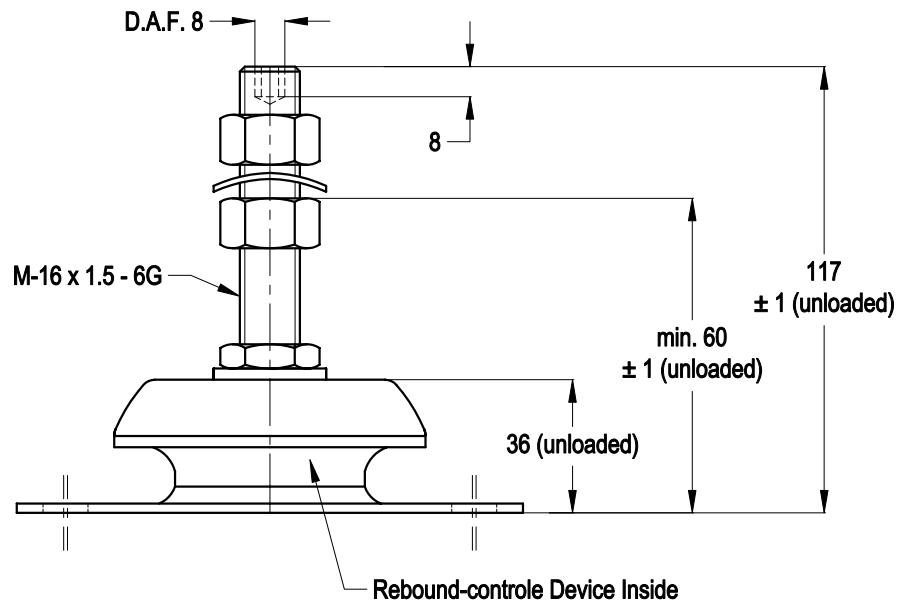

# TOPVIEW

		MATERIAL: METAL/RUBBER		NR. 1	REMARKS: -			
		TITLE: H.A. Top Mounting			OVER. TOL. ± 0.5	ANGULARITY ± 0.5	ROUGHNESS 3.2 ✓	
		TYPE: 100232 serie			ALL RIGHTS STRICTLY PRESERVED. REPRODUCTION OR ISSUE TO THIRD PARTIES IS NOT PERMITTED WITHOUT WRITTEN AUTHORITY OF GUMETA TECHNIEK B.V.			
1		-						
REV.	DATE	REMARKS						
SCALE: N.A.		DIMENSIONS IN MM.		<b>MOTORSTEUNEN.NL</b> <b>ENGINEMOUNTS.NL</b>		PROJECTION: 		FORMAT: A4
DRW.	M.S.	DATE	12/04/12			DRAWING NR. 100232		REV. 0
CHK.	H.K.	DATE	12/04/12					