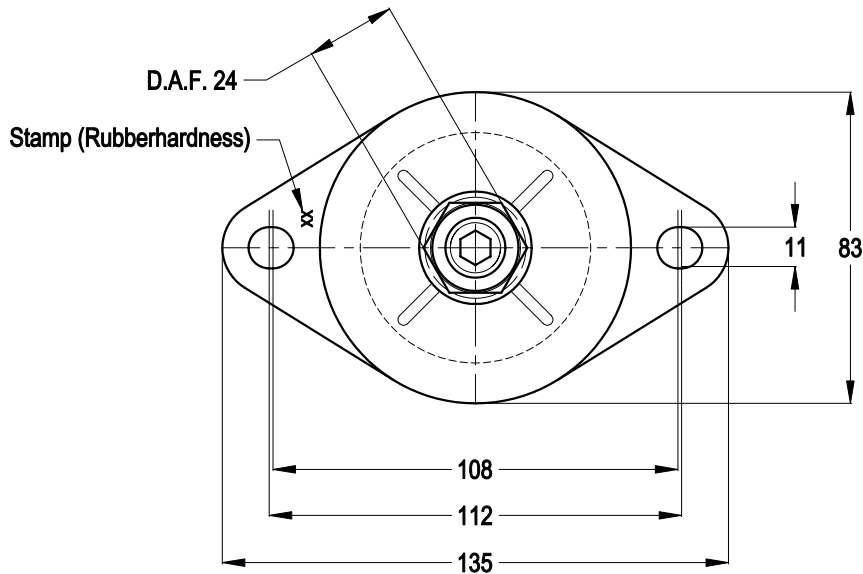

# SIDEVIEW

# TOPVIEW

		MATERIAL: METAL/RUBBER		NR. 1	REMARKS: -			
		TITLE: H.A. Top Mounting				OVER. TOL. ± 0.5	ANGULARITY ± 0.5	ROUGHNESS 3.2 ✓
		TYPE: 100232 serie				ALL RIGHTS STRICTLY PRESERVED. REPRODUCTION OR ISSUE TO THIRD PARTIES IS NOT PERMITTED WITHOUT WRITTEN AUTHORITY OF GUMETA TECHNIEK B.V.		
1		-						
REV.	DATE	REMARKS						
SCALE: N.A.		DIMENSIONS IN MM.		<b>MOTORSTEUNEN.NL</b> <b>ENGINEMOUNTS.NL</b>		PROJECTION: 		FORMAT: A4
DRW.	M.S.	DATE 12/04/12				DRAWING NR. 100232		REV. 0
CHK.	H.K.	DATE 12/04/12						