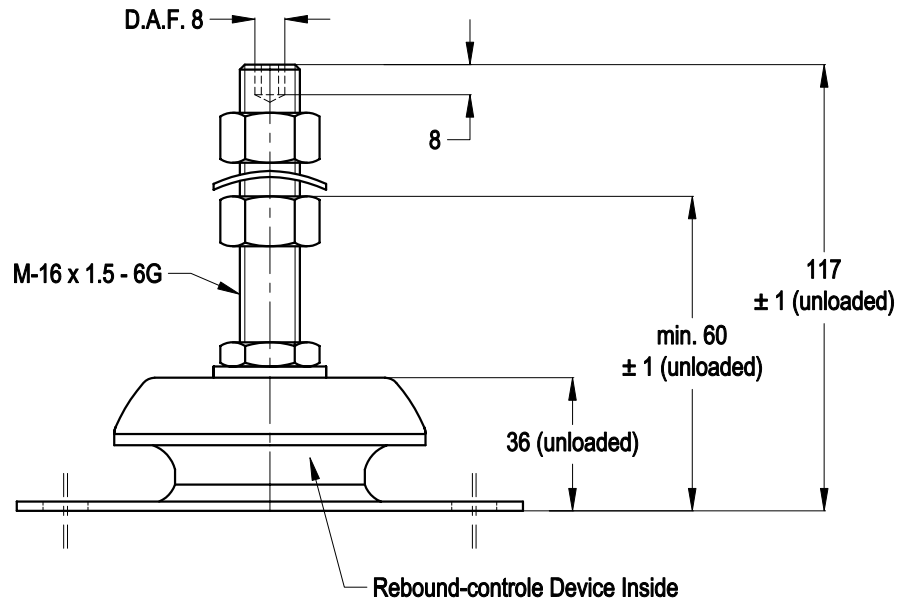

# TOPVIEW

		MATERIAL: METAL/RUBBER		NR. 1	REMARKS: -			
		TITLE: H.A. Top Mounting				OVER. TOL. ± 0.5	ANGULARITY ± 0.5	ROUGHNESS 3.2 ✓
		TYPE: 100232 serie				ALL RIGHTS STRICTLY PRESERVED. REPRODUCTION OR ISSUE TO THIRD PARTIES IS NOT PERMITTED WITHOUT WRITTEN AUTHORITY OF GUMETA TECHNIEK B.V.		
1		-						
REV.	DATE	REMARKS						
SCALE: N.A.		DIMENSIONS IN MM.		<b>MOTORSTEUNEN.NL</b> <b>ENGINEMOUNTS.NL</b>		PROJECTION: 		FORMAT: A4
DRW.	M.S.	DATE 12/04/12				DRAWING NR. 100232		REV. 0
CHK.	H.K.	DATE 12/04/12						