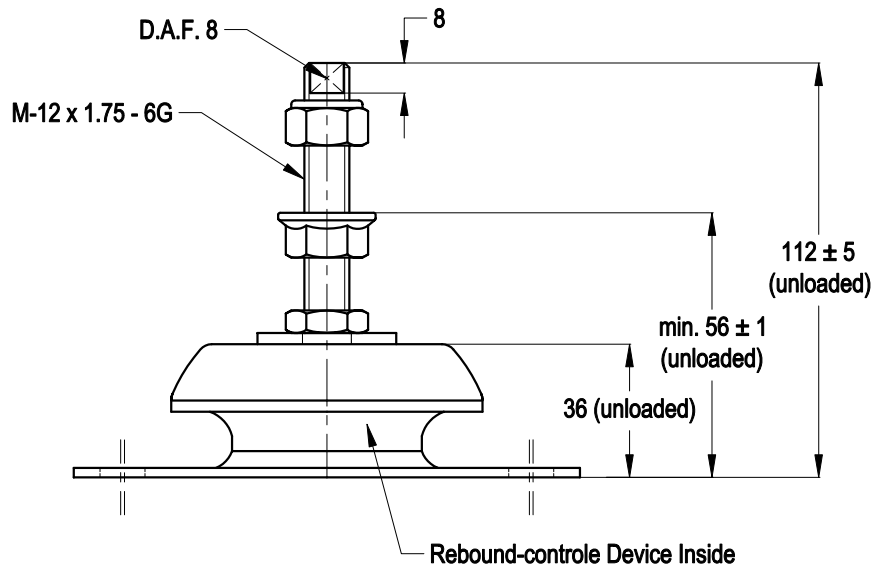

# TOPVIEW

		MATERIAL: METAL/RUBBER		NR. 1	REMARKS: -			
		TITLE: H.A. Top Mounting			OVER. TOL. ± 0.5	ANGULARITY ± 0.5	ROUGHNESS 3.2 ✓	
		TYPE: 100231 serie			ALL RIGHTS STRICTLY PRESERVED. REPRODUCTION OR ISSUE TO THIRD PARTIES IS NOT PERMITTED WITHOUT WRITTEN AUTHORITY OF GUMETA TECHNIEK B.V.			
1		-						
REV.	DATE	REMARKS						
SCALE: N.A.		DIMENSIONS IN MM.		<b>MOTORSTEUNEN.NL</b>  <b>ENGINEMOUNTS.NL</b>		PROJECTION: 		FORMAT: A4
DRW.	M.S.	DATE 12/04/12				DRAWING NR. 100231		REV. 0
CHK.	H.K.	DATE 12/04/12						