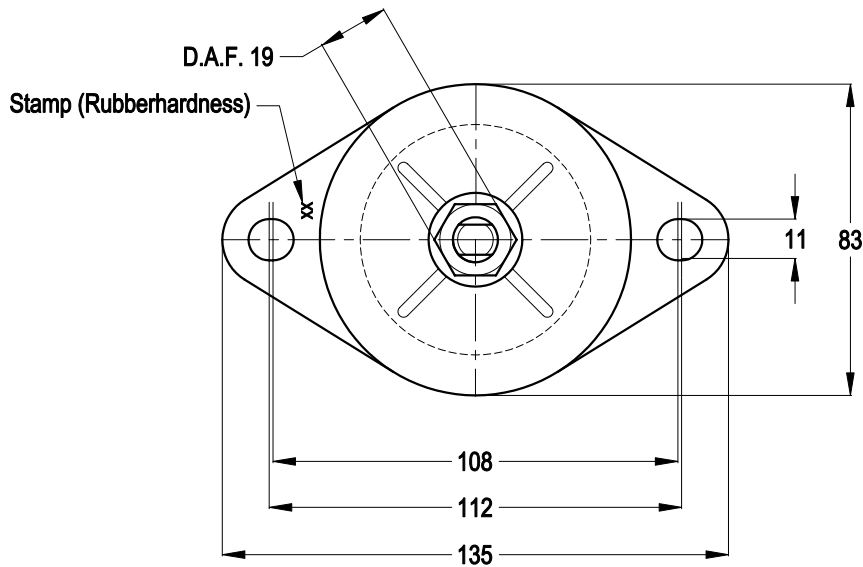

# SIDEVIEW

# TOPVIEW

		MATERIAL: METAL/RUBBER		NR. 1	REMARKS: -			
		TITLE: H.A. Top Mounting			OVER. TOL. ± 0.5	ANGULARITY ± 0.5	ROUGHNESS 3.2 ✓	
		TYPE: 100231 serie			ALL RIGHTS STRICTLY PRESERVED. REPRODUCTION OR ISSUE TO THIRD PARTIES IS NOT PERMITTED WITHOUT WRITTEN AUTHORITY OF GUMETA TECHNIEK B.V.			
1		-						
REV.	DATE	REMARKS						
SCALE: N.A.		DIMENSIONS IN MM.		<b>MOTORSTEUNEN.NL</b>  <b>ENGINEMOUNTS.NL</b>		PROJECTION: 		FORMAT: A4
DRW.	M.S.	DATE 12/04/12				DRAWING NR. 100231		REV. 0
CHK.	H.K.	DATE 12/04/12						