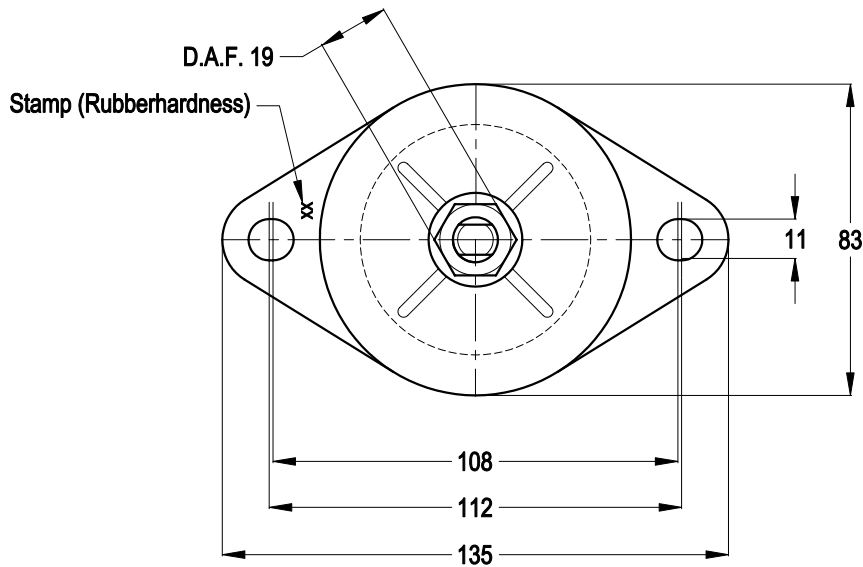

# SIDEVIEW

# TOPVIEW

		MATERIAL: METAL/RUBBER		NR. 1	REMARKS: -			
		TITLE: H.A. Top Mounting				OVER. TOL. ± 0.5	ANGULARITY ± 0.5	ROUGHNESS 3.2 ✓
		TYPE: 100231 serie				ALL RIGHTS STRICTLY PRESERVED. REPRODUCTION OR ISSUE TO THIRD PARTIES IS NOT PERMITTED WITHOUT WRITTEN AUTHORITY OF GUMETA TECHNIEK B.V.		
1		-						
REV.	DATE	REMARKS						
SCALE: N.A.		DIMENSIONS IN MM.		<b>MOTORSTEUNEN.NL</b> <b>ENGINEMOUNTS.NL</b>		PROJECTION:		FORMAT: A4
DRW.	M.S.	DATE 12/04/12				DRAWING NR. 100231		REV. 0
CHK.	H.K.	DATE 12/04/12						