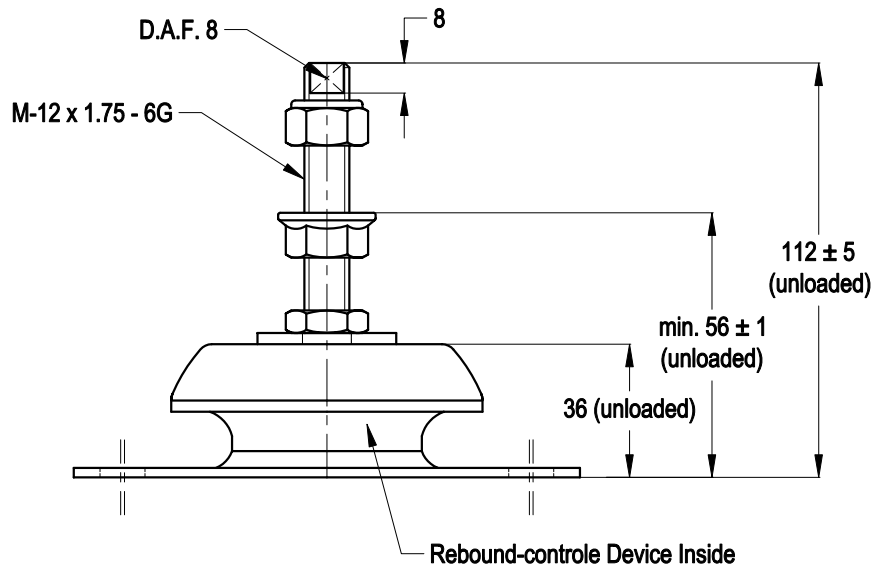

# TOPVIEW

		MATERIAL: METAL/RUBBER		NR. 1	REMARKS: -			
		TITLE: H.A. Top Mounting				OVER. TOL. ± 0.5	ANGULARITY ± 0.5	ROUGHNESS 3.2 ✓
		TYPE: 100231 serie				ALL RIGHTS STRICTLY PRESERVED. REPRODUCTION OR ISSUE TO THIRD PARTIES IS NOT PERMITTED WITHOUT WRITTEN AUTHORITY OF GUMETA TECHNIEK B.V.		
1		-						
REV.	DATE	REMARKS						
SCALE: N.A.		DIMENSIONS IN MM.		<b>MOTORSTEUNEN.NL</b> <b>ENGINEMOUNTS.NL</b>		PROJECTION:		FORMAT: A4
DRW.	M.S.	DATE 12/04/12				DRAWING NR. 100231		REV. 0
CHK.	H.K.	DATE 12/04/12						