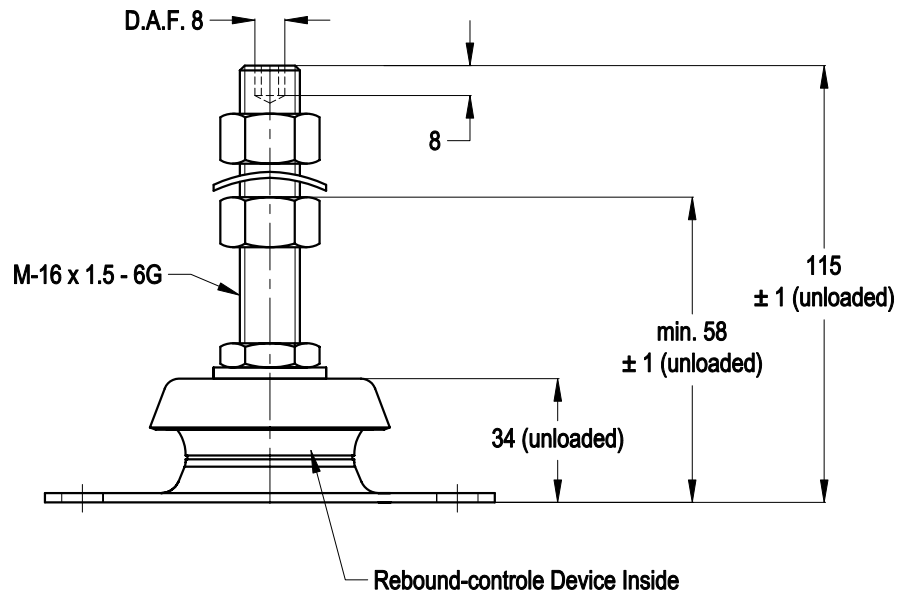

# TOPVIEW

		MATERIAL: METAL/RUBBER		NR. 1	REMARKS: -			
		TITLE: H.A. Top Mounting			OVER. TOL. ± 0.5	ANGULARITY ± 0.5	ROUGHNESS 3.2 ✓	
1		TYPE: 100222 serie			ALL RIGHTS STRICTLY PRESERVED. REPRODUCTION OR ISSUE TO THIRD PARTIES IS NOT PERMITTED WITHOUT WRITTEN AUTHORITY OF GUMETA TECHNIEK B.V.			
REV.	DATE	REMARKS						
SCALE: N.A.		DIMENSIONS IN MM.		<b>MOTORSTEUNEN.NL</b>  <b>ENGINEMOUNTS.NL</b>		PROJECTION: 		FORMAT: A4
DRW.	M.S.	DATE	06/02/12			DRAWING NR. 100222		REV. 0
CHK.	H.K.	DATE	06/02/12					