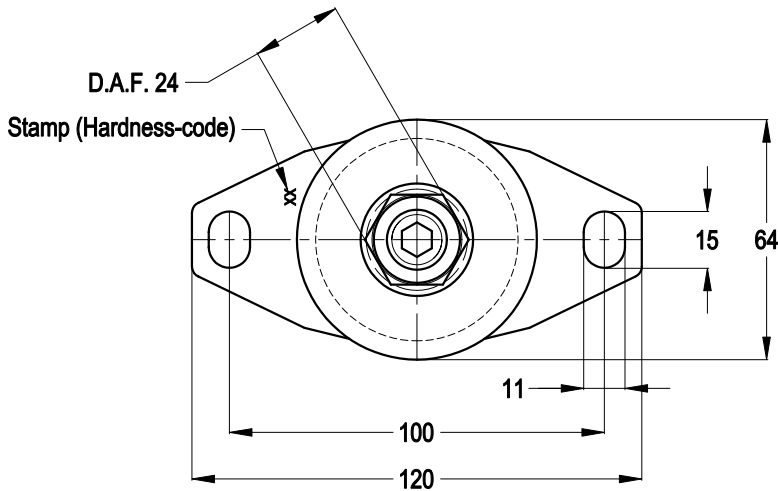

# SIDEVIEW

# TOPVIEW

		MATERIAL: METAL/RUBBER		NR. 1	REMARKS: -			
		TITLE: H.A. Top Mounting			OVER. TOL. ± 0.5	ANGULARITY ± 0.5	ROUGHNESS 3.2 ✓	
1		TYPE: 100222 serie			ALL RIGHTS STRICTLY PRESERVED. REPRODUCTION OR ISSUE TO THIRD PARTIES IS NOT PERMITTED WITHOUT WRITTEN AUTHORITY OF GUMETA TECHNIEK B.V.			
REV.	DATE	REMARKS						
SCALE: N.A.		DIMENSIONS IN MM.		<b>MOTORSTEUNEN.NL</b>  <b>ENGINEMOUNTS.NL</b>		PROJECTION: 		FORMAT: A4
DRW.	M.S.	DATE	06/02/12			DRAWING NR. 100222		REV. 0
CHK.	H.K.	DATE	06/02/12					