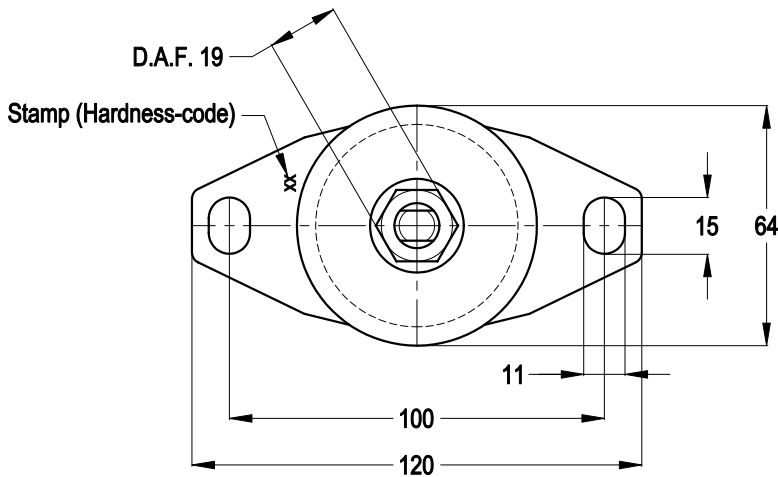

SIDEVIEW

TOPVIEW

		MATERIAL: METAL/RUBBER		NR. 1	REMARKS: -			
		TITLE: H.A. Top Mounting			OVER. TOL. ± 0.5	ANGULARITY ± 0.5	ROUGHNESS 3.2 ✓	
		TYPE: 100221 serie			ALL RIGHTS STRICTLY PRESERVED. REPRODUCTION OR ISSUE TO THIRD PARTIES IS NOT PERMITTED WITHOUT WRITTEN AUTHORITY OF GUMETA TECHNIEK B.V.			
1		-						
REV.	DATE	REMARKS						
SCALE: N.A.		DIMENSIONS IN MM.		MOTORSTEUNEN.NL ENGINEMOUNTS.NL		PROJECTION: 		FORMAT: A4
DRW.	M.S.	DATE	06/02/12			DRAWING NR. 100221		REV. 0
CHK.	H.K.	DATE	06/02/12					