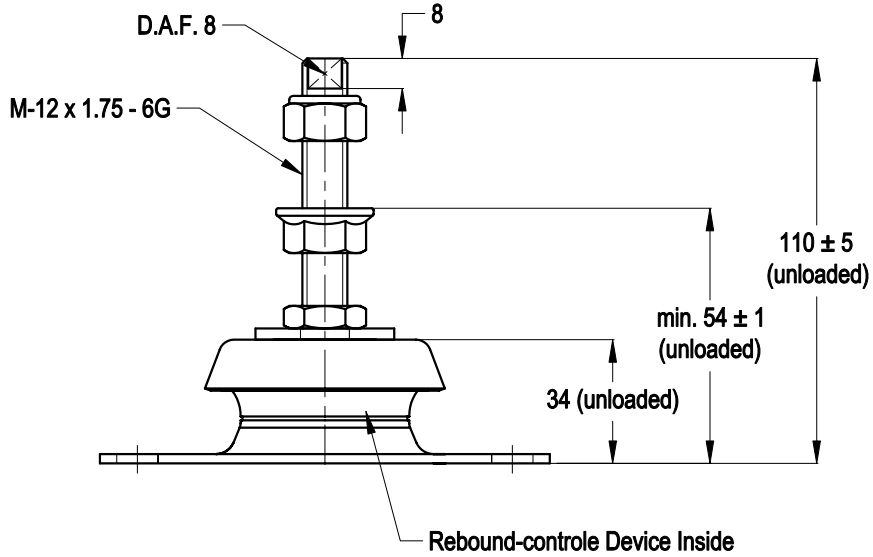

SIDEVIEW

TOPVIEW

		MATERIAL: METAL/RUBBER		NR. 1	REMARKS: -			
		TITLE: H.A. Top Mounting			OVER. TOL. ± 0.5	ANGULARITY ± 0.5	ROUGHNESS 3.2 ✓	
		TYPE: 100221 serie			ALL RIGHTS STRICTLY PRESERVED. REPRODUCTION OR ISSUE TO THIRD PARTIES IS NOT PERMITTED WITHOUT WRITTEN AUTHORITY OF GUMETA TECHNIEK B.V.			
1		-						
REV.	DATE	REMARKS						
SCALE: N.A.		DIMENSIONS IN MM.		MOTORSTEUNEN.NL ENGINEMOUNTS.NL		PROJECTION: 		FORMAT: A4
DRW.	M.S.	DATE	06/02/12			DRAWING NR. 100221		REV. 0
CHK.	H.K.	DATE	06/02/12					