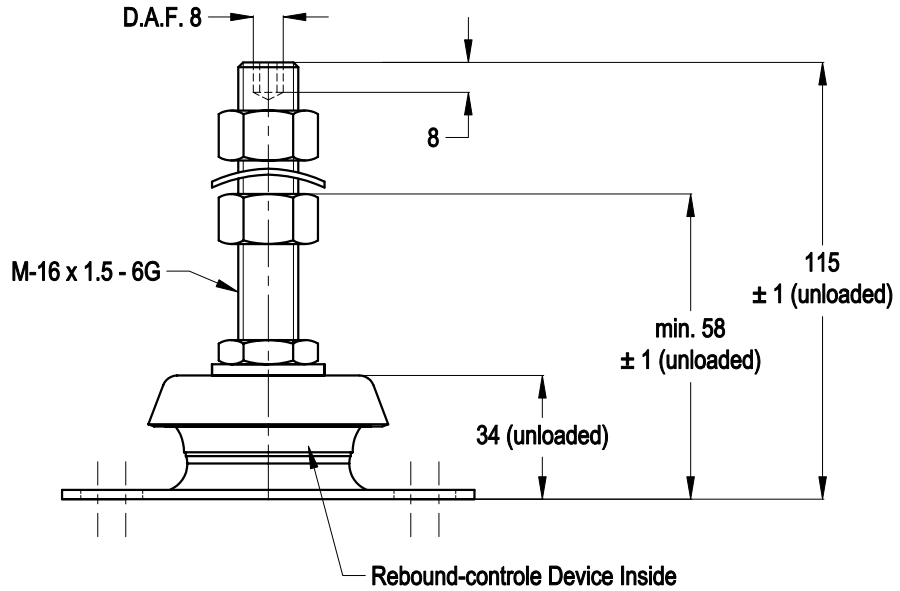

# TOPVIEW

		MATERIAL: METAL/RUBBER		NR. 1	REMARKS: -			
		TITLE: H.A. Top Mounting				OVER. TOL. ± 0.5	ANGULARITY ± 0.5	ROUGHNESS 3.2 ✓
		TYPE: 100212 serie				ALL RIGHTS STRICTLY PRESERVED. REPRODUCTION OR ISSUE TO THIRD PARTIES IS NOT PERMITTED WITHOUT WRITTEN AUTHORITY OF GUMETA TECHNIEK B.V.		
1		-						
REV.	DATE	REMARKS						
SCALE: N.A.		DIMENSIONS IN MM.		<b>MOTORSTEUNEN.NL</b> <b>ENGINEMOUNTS.NL</b>		PROJECTION: 		FORMAT: A4
DRW.	M.S.	DATE 06/02/12				DRAWING NR. 100212		REV. 0
CHK.	H.K.	DATE 06/02/12						