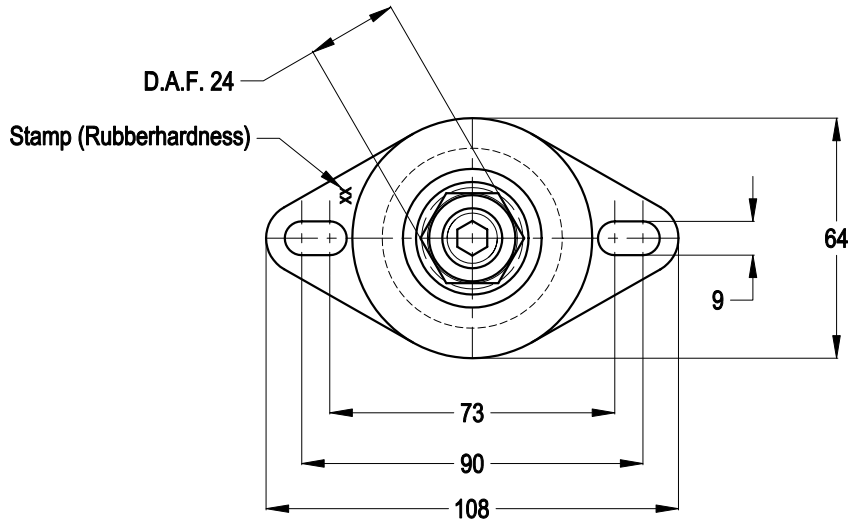

# SIDEVIEW

# TOPVIEW

		MATERIAL: METAL/RUBBER		NR. 1	REMARKS: -			
		TITLE: H.A. Top Mounting				OVER. TOL. ± 0.5	ANGULARITY ± 0.5	ROUGHNESS 3.2 ✓
		TYPE: 100212 serie				ALL RIGHTS STRICTLY PRESERVED. REPRODUCTION OR ISSUE TO THIRD PARTIES IS NOT PERMITTED WITHOUT WRITTEN AUTHORITY OF GUMETA TECHNIEK B.V.		
1		-						
REV.	DATE	REMARKS						
SCALE: N.A.		DIMENSIONS IN MM.		<b>MOTORSTEUNEN.NL</b> <b>ENGINEMOUNTS.NL</b>		PROJECTION: 		FORMAT: A4
DRW.	M.S.	DATE 06/02/12				DRAWING NR. 100212		REV. 0
CHK.	H.K.	DATE 06/02/12						