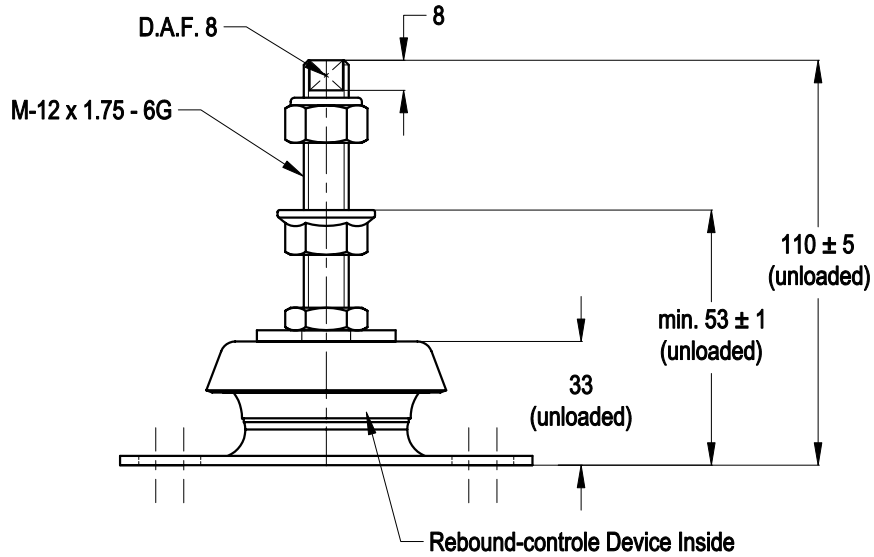

# TOPVIEW

		MATERIAL: METAL/RUBBER		NR. 1	REMARKS: -			
		TITLE: H.A. Top Mounting				OVER. TOL. ± 0.5	ANGULARITY ± 0.5	ROUGHNESS 3.2 ✓
		TYPE: 100211 serie				ALL RIGHTS STRICTLY PRESERVED. REPRODUCTION OR ISSUE TO THIRD PARTIES IS NOT PERMITTED WITHOUT WRITTEN AUTHORITY OF GUMETA TECHNIEK B.V.		
1		-						
REV.	DATE	REMARKS						
SCALE: N.A.		DIMENSIONS IN MM.		<b>MOTORSTEUNEN.NL</b>  <b>ENGINEMOUNTS.NL</b>		PROJECTION:		FORMAT: A4
DRW.	M.S.	DATE 06/02/12				DRAWING NR. 100211		REV. 0
CHK.	H.K.	DATE 06/02/12						