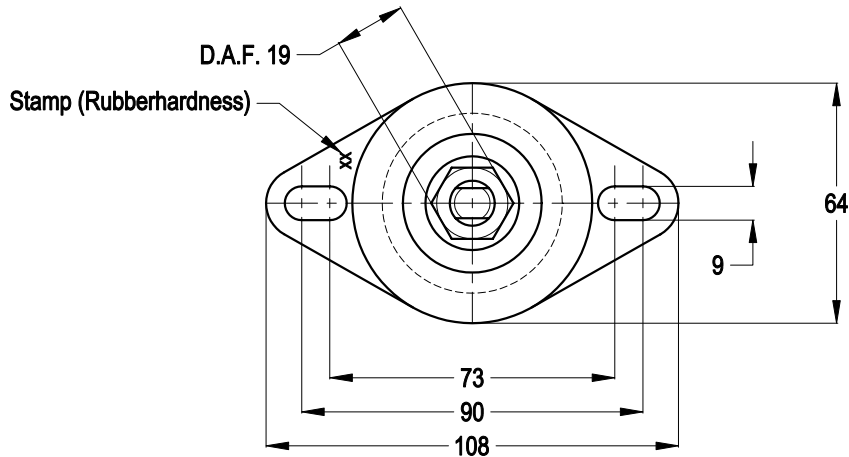

# SIDEVIEW

# TOPVIEW

		MATERIAL: METAL/RUBBER		NR. 1	REMARKS: -			
		TITLE: H.A. Top Mounting				OVER. TOL. ± 0.5	ANGULARITY ± 0.5	ROUGHNESS 3.2 ✓
		TYPE: 100211 serie				ALL RIGHTS STRICTLY PRESERVED. REPRODUCTION OR ISSUE TO THIRD PARTIES IS NOT PERMITTED WITHOUT WRITTEN AUTHORITY OF GUMETA TECHNIEK B.V.		
1		-						
REV.	DATE	REMARKS						
SCALE: N.A.		DIMENSIONS IN MM.		<b>MOTORSTEUNEN.NL</b>  <b>ENGINEMOUNTS.NL</b>		PROJECTION:		FORMAT: A4
DRW.	M.S.	DATE 06/02/12				DRAWING NR. 100211		REV. 0
CHK.	H.K.	DATE 06/02/12						