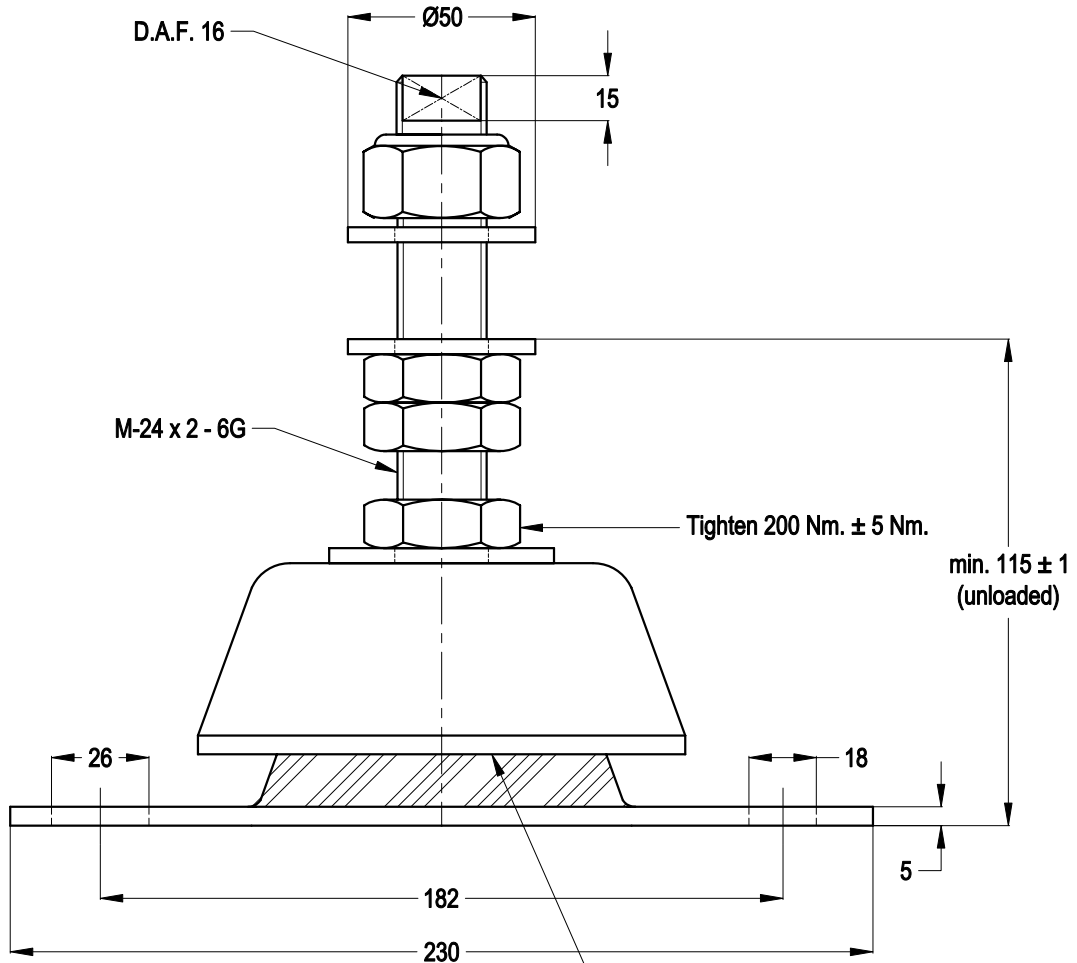

# SIDEVIEW

# TOPVIEW

		MATERIAL: METAL/RUBBER		NR. 1	REMARKS: -		
		TITLE: H.A. Marine Engine Mounting			OVER. TOL. ± 0.5	ANGULARITY ± 0.5	ROUGHNESS 3.2 ✓
1		TYPE: 100043 serie			ALL RIGHTS STRICTLY PRESERVED. REPRODUCTION OR ISSUE TO THIRD PARTIES IS NOT PERMITTED WITHOUT WRITTEN AUTHORITY OF GUMETA TECHNIEK B.V.		
REV.	DATE	REMARKS					
SCALE:	N.A.	DIMENSIONS IN MM.		PROJECTION:		FORMAT: A4	
DRW.	M.S.	DATE 06/02/12		DRAWING NR. 100043		REV. 0	
CHK.	H.K.	DATE 06/02/12					
<b>MOTORSTEUNEN.NL</b>				<b>ENGINEMOUNTS.NL</b>			