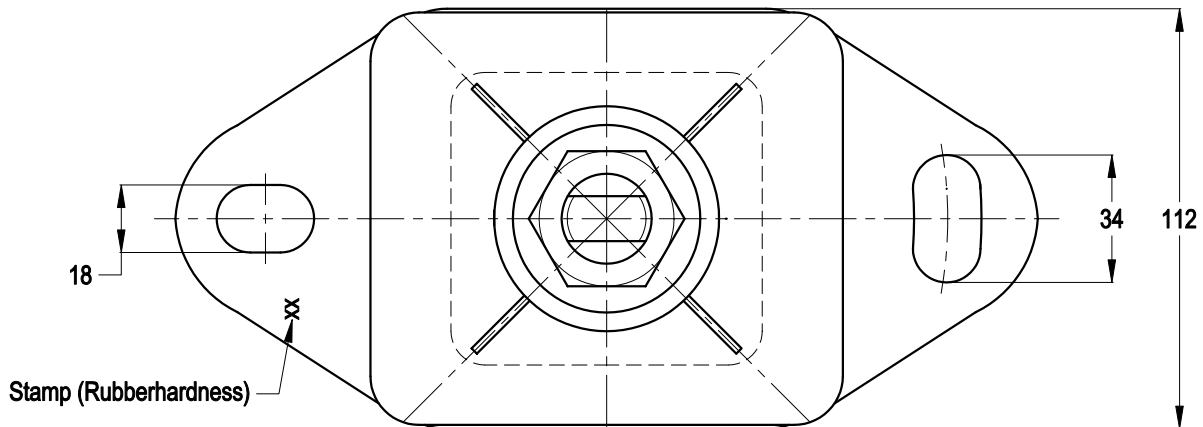

# SIDEVIEW

# TOPVIEW

		MATERIAL: METAL/RUBBER		NR. 1	REMARKS: -		
		TITLE: H.A. Marine Engine Mounting			OVER. TOL. ± 0.5	ANGULARITY ± 0.5	ROUGHNESS 3.2 ✓
1		TYPE: 100043 serie			ALL RIGHTS STRICTLY PRESERVED. REPRODUCTION OR ISSUE TO THIRD PARTIES IS NOT PERMITTED WITHOUT WRITTEN AUTHORITY OF GUMETA TECHNIEK B.V.		
REV.	DATE	REMARKS					
SCALE:	N.A.	DIMENSIONS IN MM.		PROJECTION:		FORMAT: A4	
DRW.	M.S.	DATE 06/02/12		DRAWING NR. 100043		REV. 0	
CHK.	H.K.	DATE 06/02/12					
<b>MOTORSTEUNEN.NL</b>				<b>ENGINEMOUNTS.NL</b>			